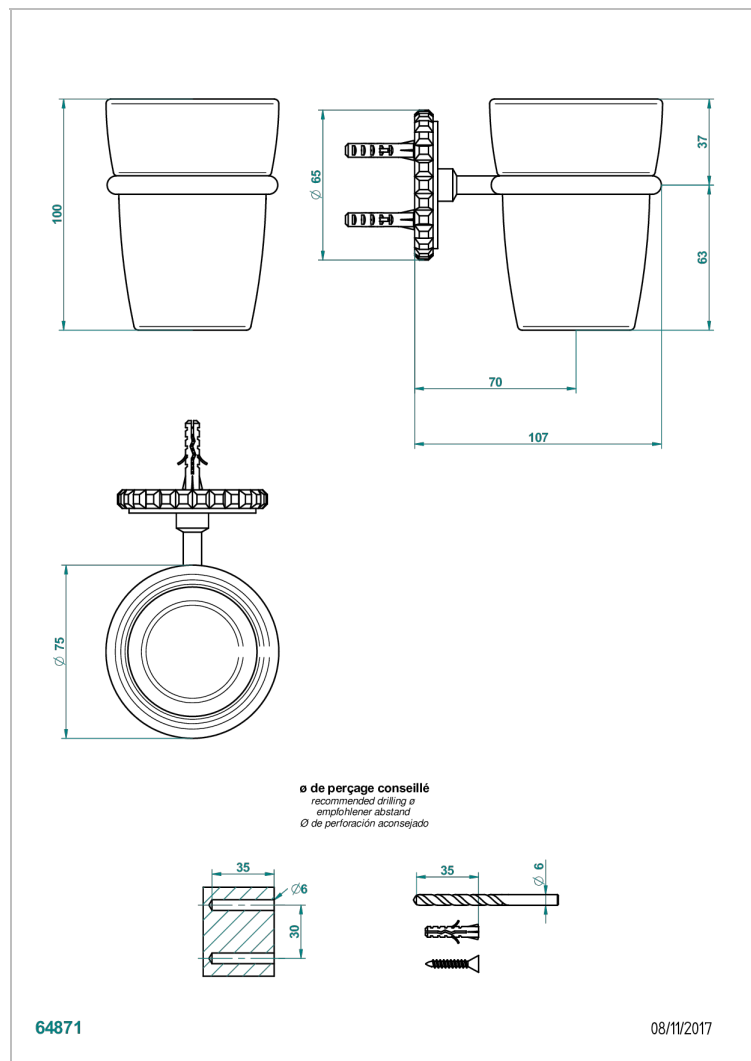

SYSTEM SQUARED METAL WITH LEVER HANDLES

G9F-536

Tumbler holder, wall mounted

CHARACTERISTIC

- System Squared Metal with lever handles
- Tumbler holder, wall mounted

AVAILABLE FINITIONS

Black ceram - D30
 Blush PVD - H62
 Brass color PVD - H49
 Brown bronze color PVD - F33
 Chrome polished - A02
 Copper antique matt, coated - H07