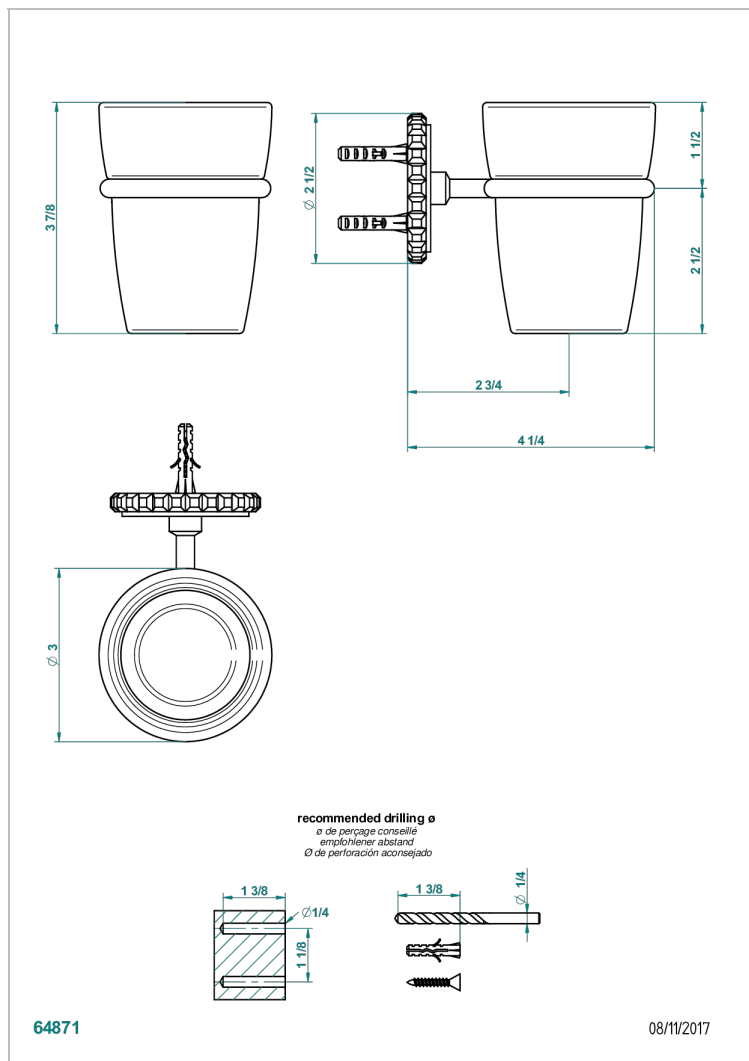

SYSTEM SQUARED METAL WITH LEVER HANDLES

G9F-536

Tumbler holder, wall mounted

CHARACTERISTIC

- System Squared Metal with lever handles
- Tumbler holder, wall mounted

AVAILABLE FINITIONS

Black ceram - D30
Blush PVD - H62
Brass color PVD - H49
Brown bronze color PVD - F33
Chrome polished - A02
Copper antique matt, coated - H07