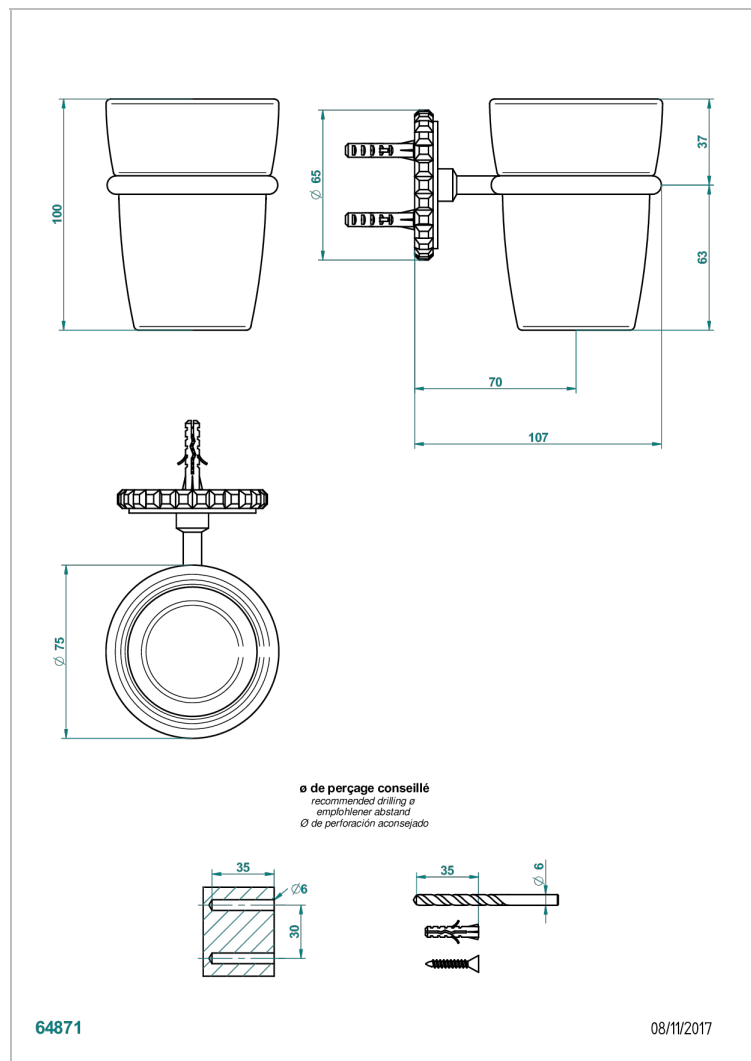

SYSTEM SQUARED METAL WITH LEVER

G9F-536

Wall mounted glass tumbler and holder

CHARACTERISTIC

- System Squared Metal with lever
- Wall mounted glass tumbler and holder

AVAILABLE FINITIONS

Antique nickel - H28
Black ceram - D30
Blush PVD - H62
Brass color PVD - H49
Brown bronze color PVD - F33
Gold color PVD - H52

Nickel color PVD - H55
Polished chrome (color finish) - A02
Polished chrome with gold inlay - GA1
Polished gold (color finish) - F01
Polished nickel - B01
Soft gold - F30

Soft matt gold - F31
Umber PVD - H66
Varnished matt antique red copper (color finish) - H07