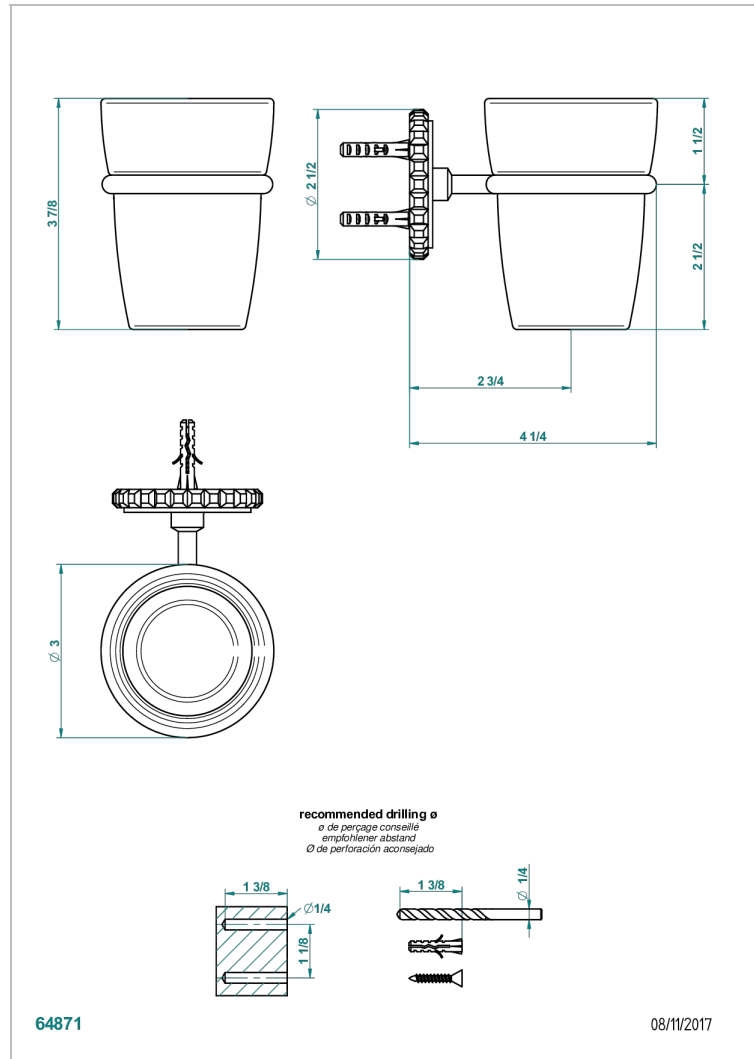

SYSTEM SQUARED METAL WITH LEVER

G9F-536

Wall mounted glass tumbler and holder

CHARACTERISTIC

- System Squared Metal with lever
- Wall mounted glass tumbler and holder

AVAILABLE FINITIONS

Antique nickel - H28
 Black ceram - D30
 Blush PVD - H62
 Brass color PVD - H49
 Brown bronze color PVD - F33
 Gold color PVD - H52

Nickel color PVD - H55
 Polished chrome (color finish) - A02
 Polished chrome with gold inlay - GA1
 Polished gold (color finish) - F01
 Polished nickel - B01
 Soft gold - F30

Soft matt gold - F31
 Umber PVD - H66
 Varnished matt antique red copper
 (color finish) - H07