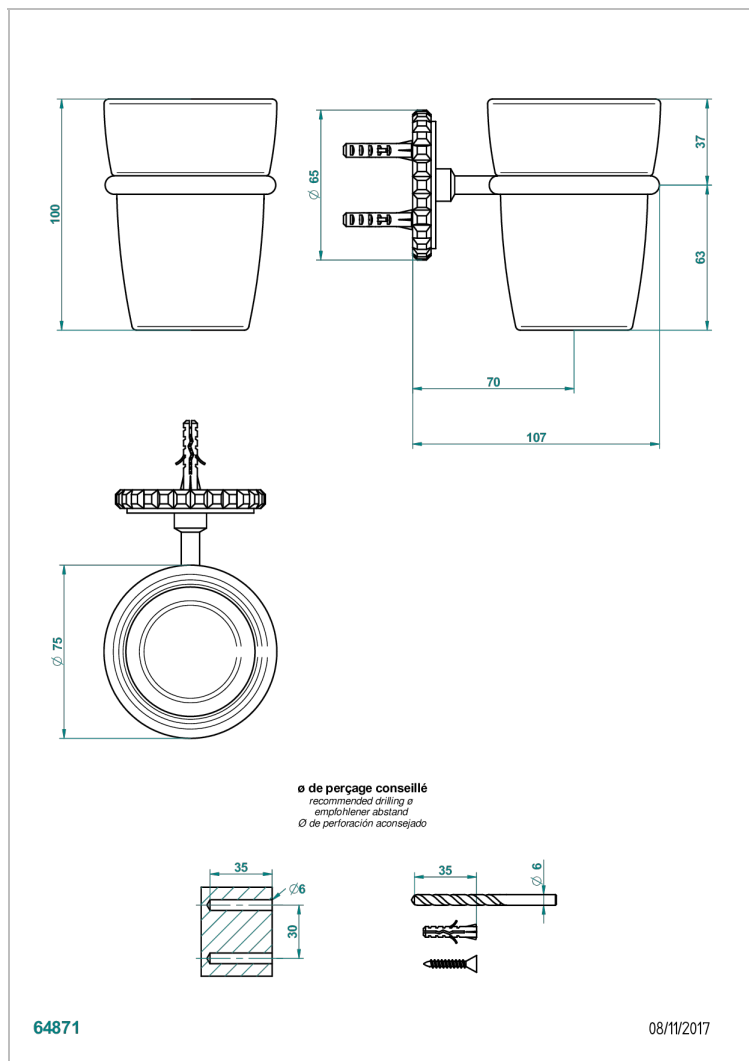

SYSTEM SQUARED METAL WITH LEVER

G9F-536

Wall mounted glass tumbler and holder

CHARACTERISTIC

- System Squared Metal with lever
- Wall mounted glass tumbler and holder

AVAILABLE FINITIONS

Antique nickel - H28
Black ceram - D30
Blush PVD - H62
Brass color PVD - H49
Brown bronze color PVD - F33
Gold color PVD - H52

Nickel color PVD - H55
Polished chrome (color finish) - A02
Polished chrome with gold inlay - GA1
Polished gold (color finish) - F01
Polished nickel - B01
Soft gold - F30

Soft matt gold - F31
Umber PVD - H66
Varnished matt antique red copper
(color finish) - H07