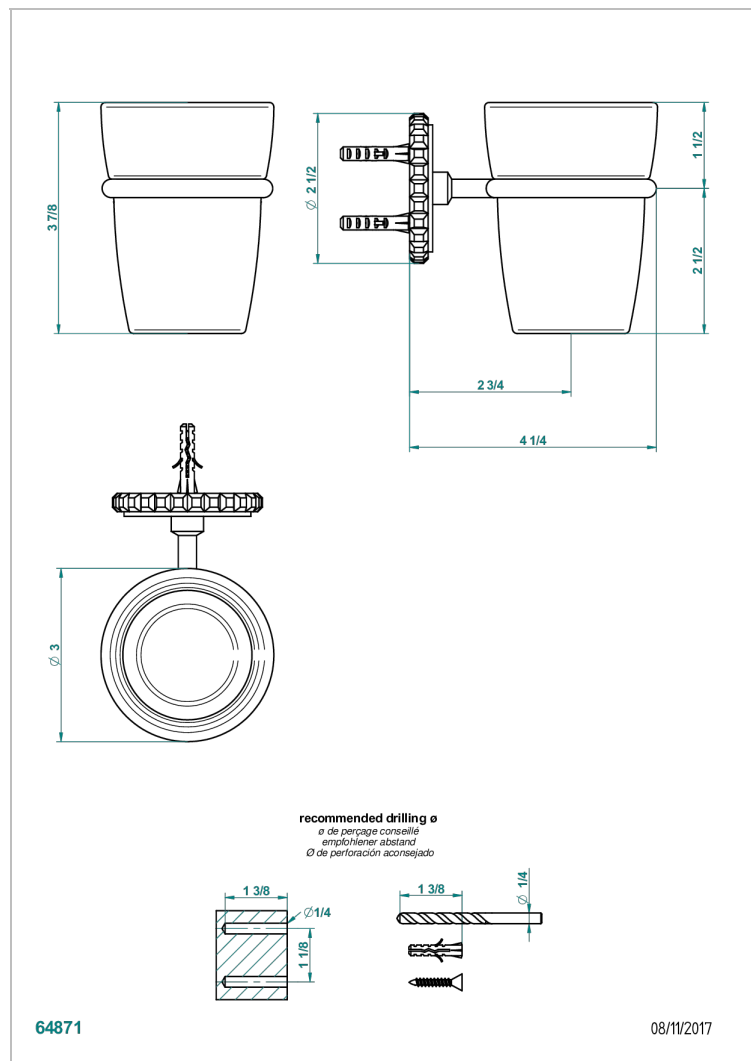

SYSTEM SQUARED METAL WITH LEVER

G9F-536

Wall mounted glass tumbler and holder

CHARACTERISTIC

- System Squared Metal with lever
- Wall mounted glass tumbler and holder

AVAILABLE FINITIONS

Antique nickel - H28
 Black ceram - D30
 Blush PVD - H62
 Brass color PVD - H49
 Brown bronze color PVD - F33
 Gold color PVD - H52

Nickel color PVD - H55
 Polished chrome (color finish) - A02
 Polished chrome with gold inlay - GA1
 Polished gold (color finish) - F01
 Polished nickel - B01
 Soft gold - F30

Soft matt gold - F31
 Umber PVD - H66
 Varnished matt antique red copper
 (color finish) - H07