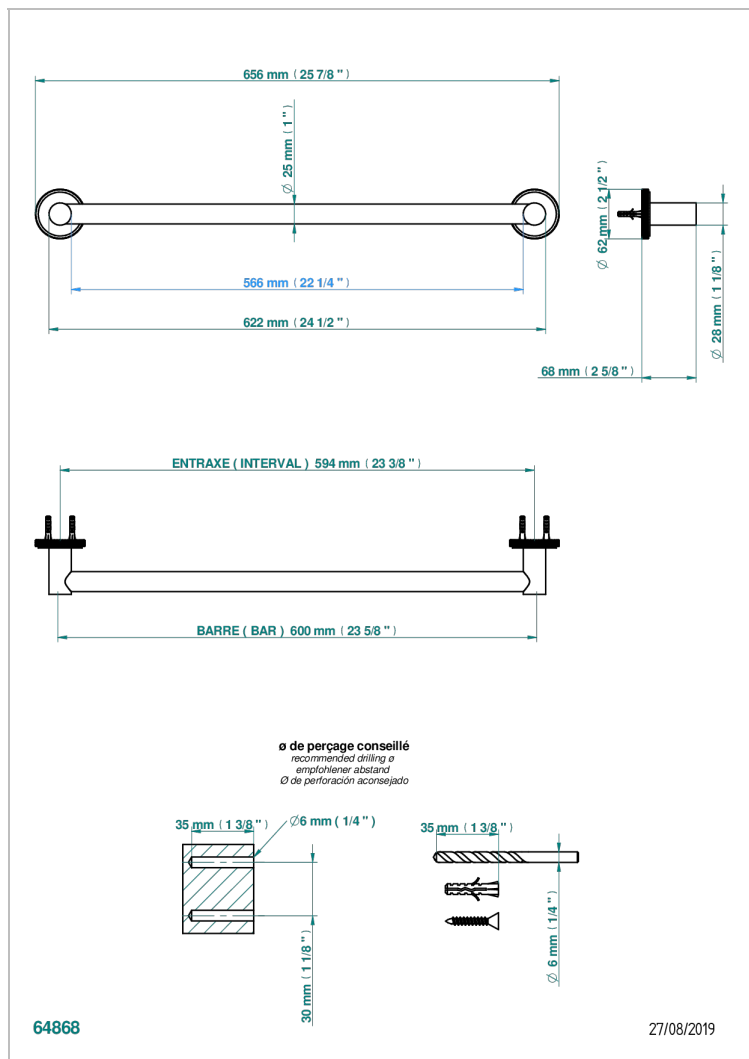

SYSTEM DIAMOND METAL WITH LEVER

G9D-526/60

Bath towel holder, length: 600 mm

THG[®]
PARIS

CARACTERÍSTICAS

- System Diamond Metal with lever
- Bath towel holder, length: 600 mm

ACABADOS DISPONIBLES

Bronce claro - D01
Cerámica negra mate - D30
Cobre viejo mate - H07
Cromo - A02
Cromo mate - C02
Dorado - F01