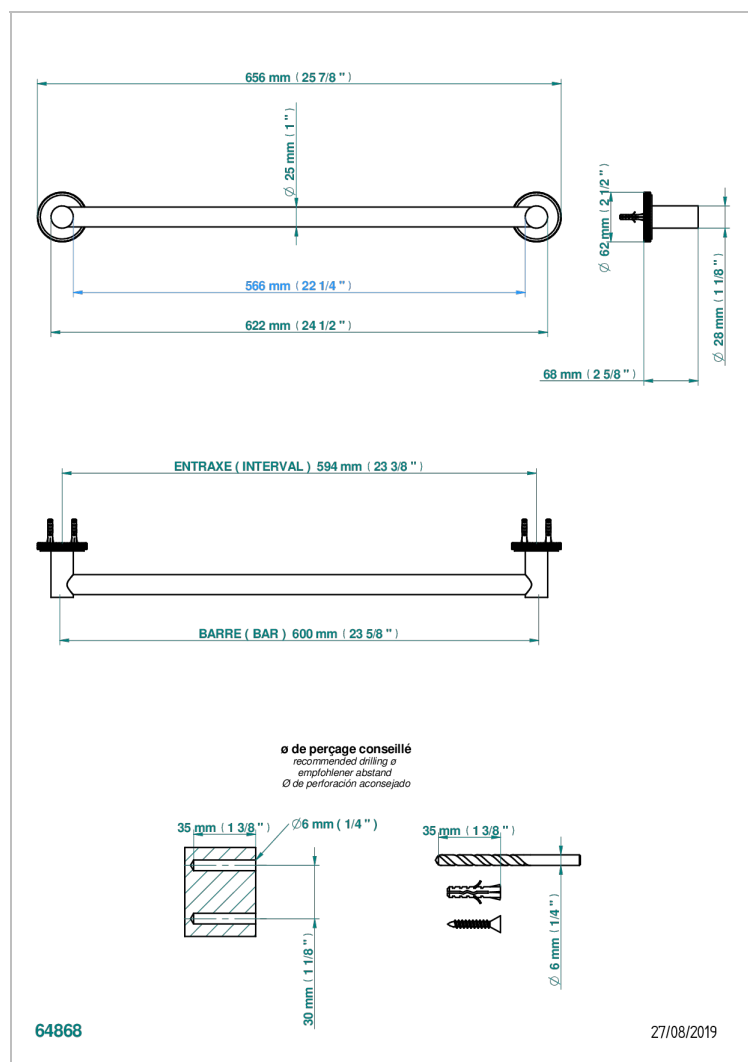

SYSTEM DIAMOND METAL WITH LEVER HANDLES

G9D-526/60

Towel bar, 24" long

CHARACTERISTIC

- System Diamond Metal with lever handles
- Towel bar, 24" long

AVAILABLE FINITIONS

Black ceram - D30
Blush PVD - H62
Brass color PVD - H49
Brown bronze color PVD - F33
Chrome polished - A02
Copper antique matt, coated - H07