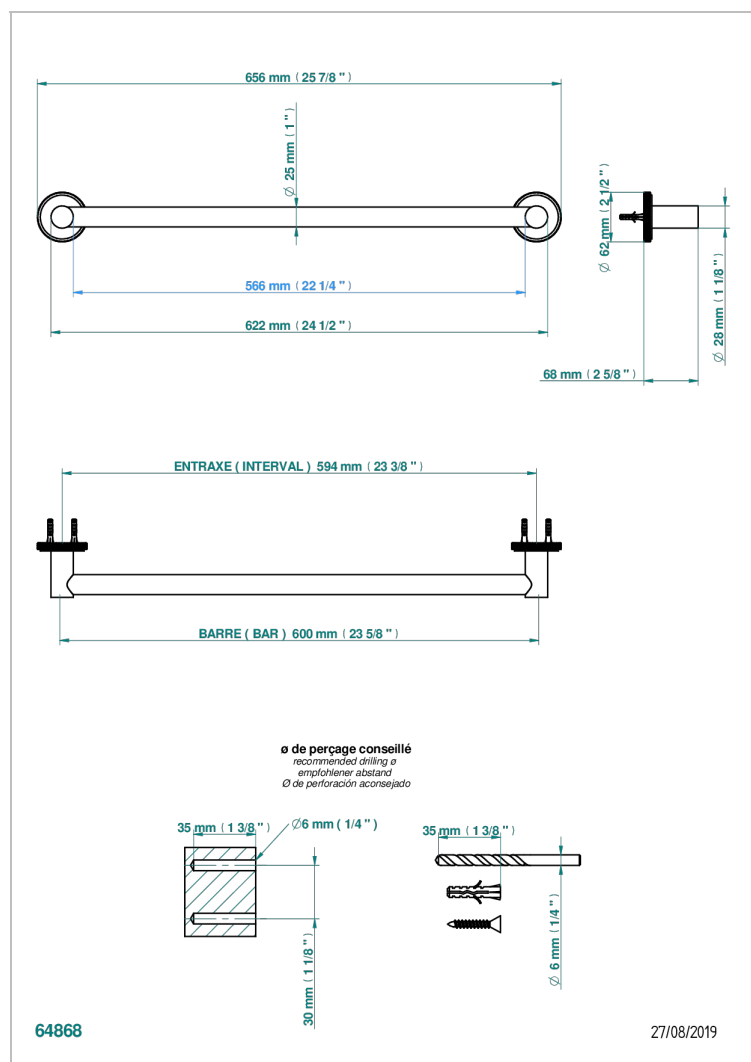

SYSTEM DIAMOND METAL WITH LEVER

G9D-526/60

Bath towel holder, length: 600 mm

CHARACTERISTIC

- System Diamond Metal with lever
- Bath towel holder, length: 600 mm

AVAILABLE FINITIONS

Antique nickel - H28
Black ceram - D30
Blush PVD - H62
Brass color PVD - H49
Brown bronze color PVD - F33
Gold color PVD - H52