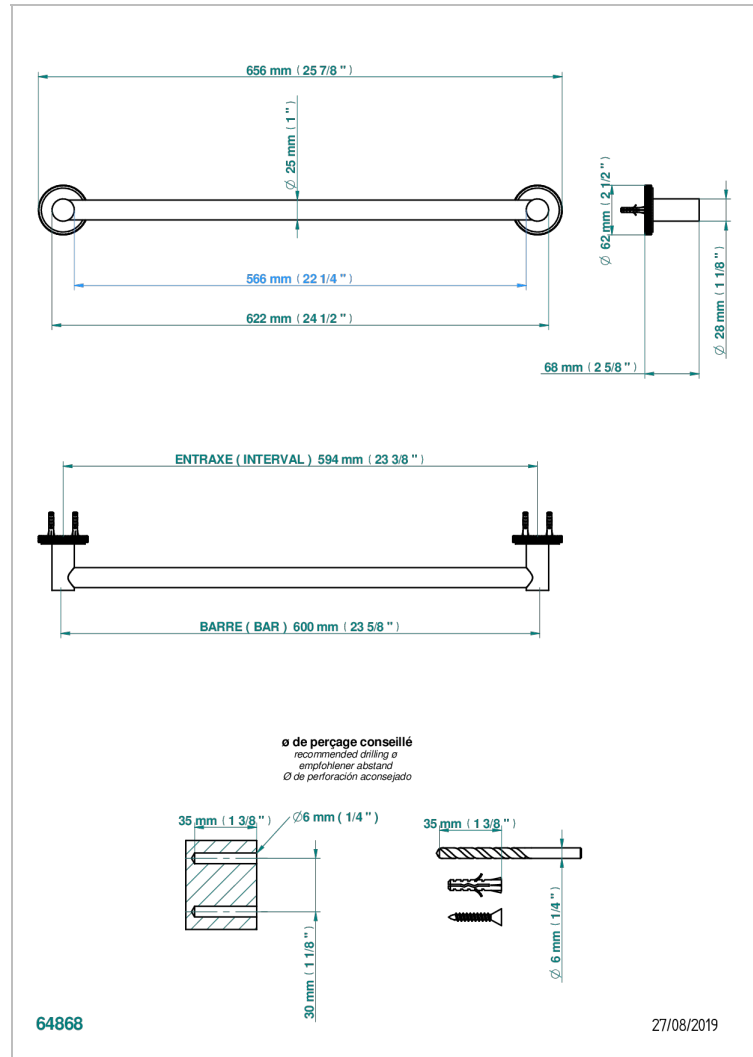

SYSTEM DIAMOND METAL WITH LEVER

G9D-526/60

Bath towel holder, length: 600 mm

THG[®]
PARIS

CARACTERÍSTICAS

- System Diamond Metal with lever
- Bath towel holder, length: 600 mm

ACABADOS DISPONIBLES

Bronce claro - D01
Cerámica negra mate - D30
Cobre viejo mate - H07
Cromo - A02
Cromo mate - C02
Dorado - F01