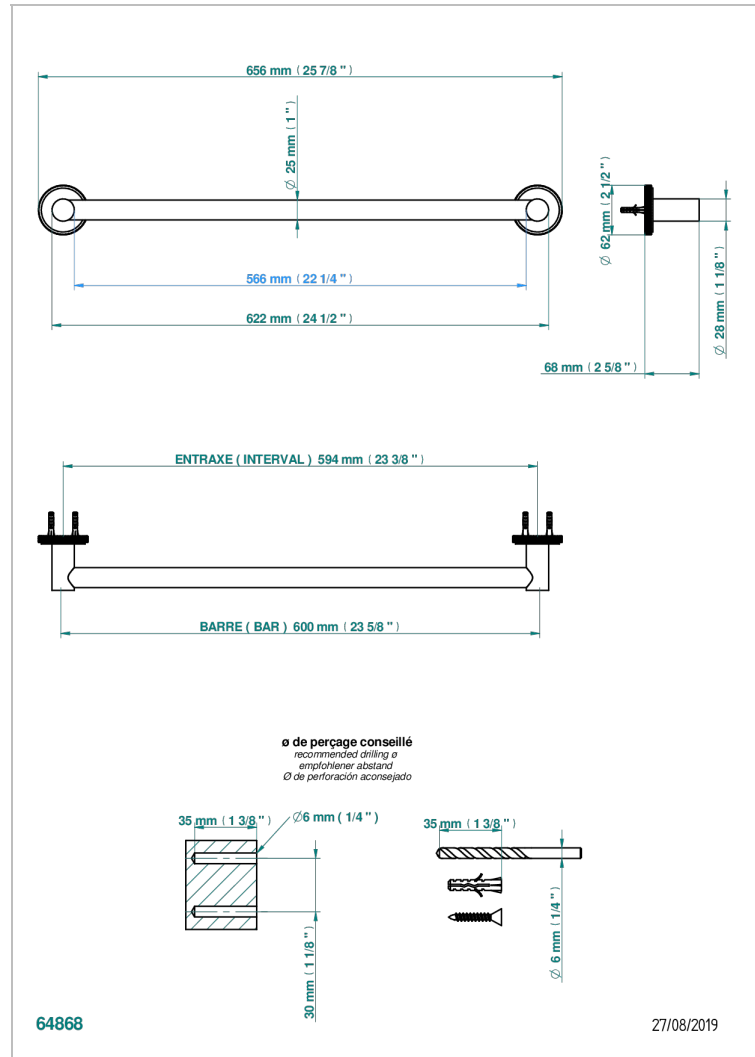

# SYSTEM DIAMOND METAL WITH LEVER

G9D-526/60

Bath towel holder, length: 600 mm

## CHARACTERISTIC

- System Diamond Metal with lever
- Bath towel holder, length: 600 mm