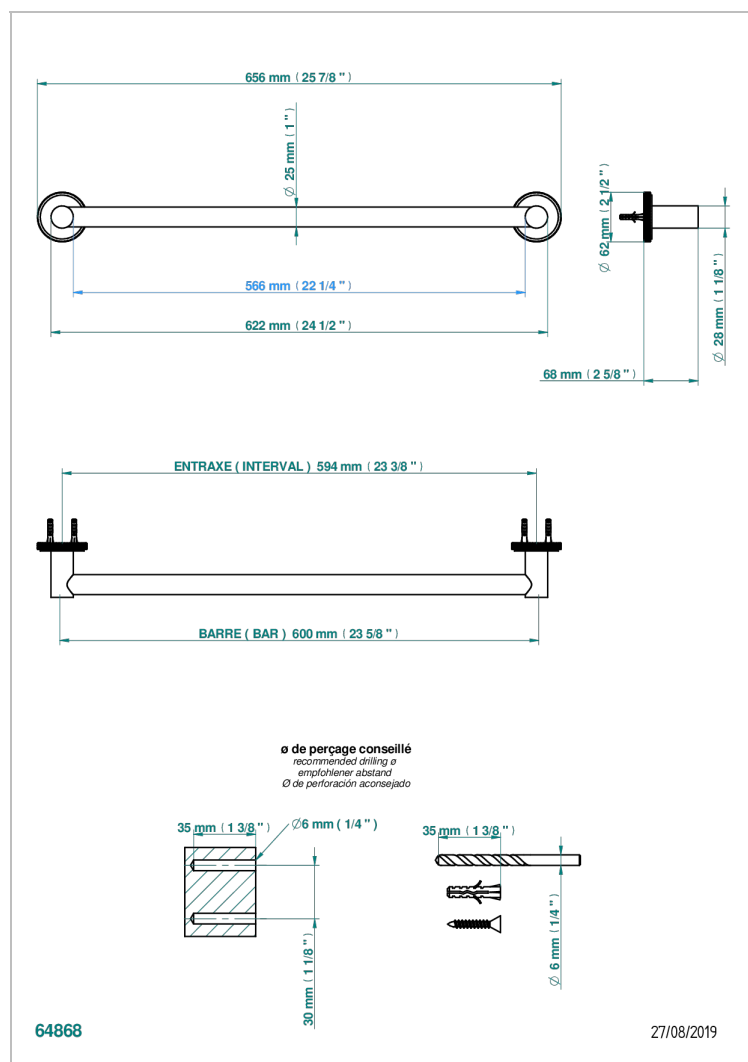

SYSTEM DIAMOND METAL WITH LEVER

G9D-526/60

Bath towel holder, length: 600 mm

CHARACTERISTIC

- System Diamond Metal with lever
- Bath towel holder, length: 600 mm

AVAILABLE FINITIONS

Antique nickel - H28
Black ceram - D30
Blush PVD - H62
Brass color PVD - H49
Brown bronze color PVD - F33
Gold color PVD - H52