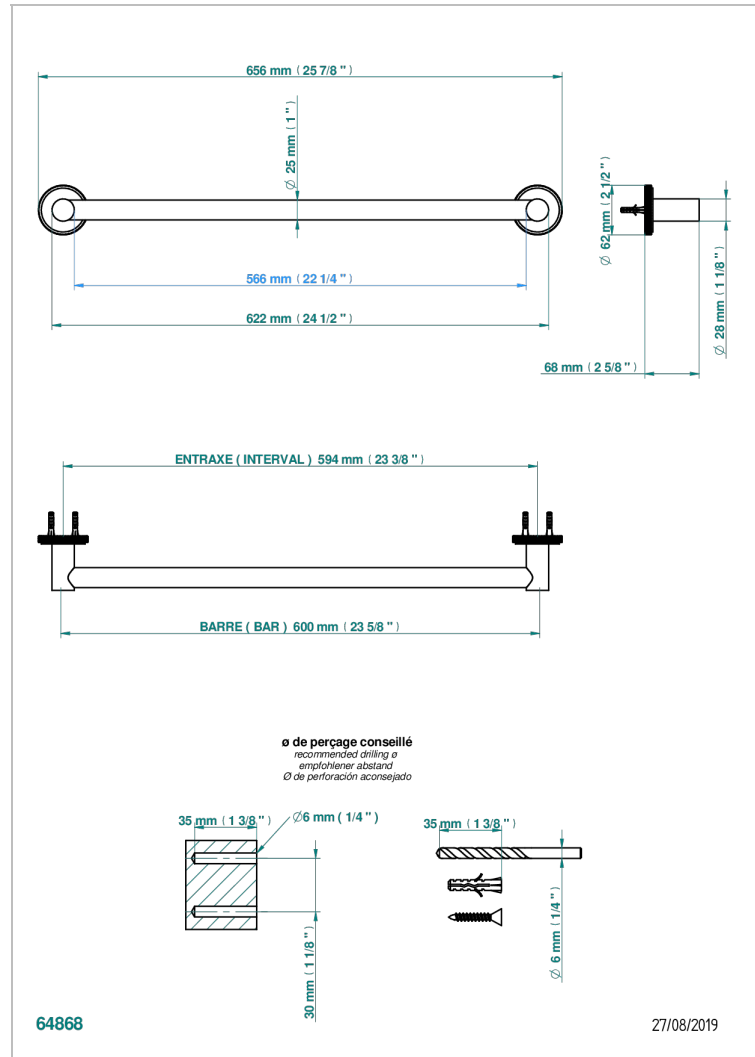

# SYSTEM DIAMOND METAL

G9C-526/60

Bath towel holder, length: 600 mm

THG<sup>®</sup>  
PARIS

## CARACTERÍSTICAS

- System Diamond Metal
- Bath towel holder, length: 600 mm