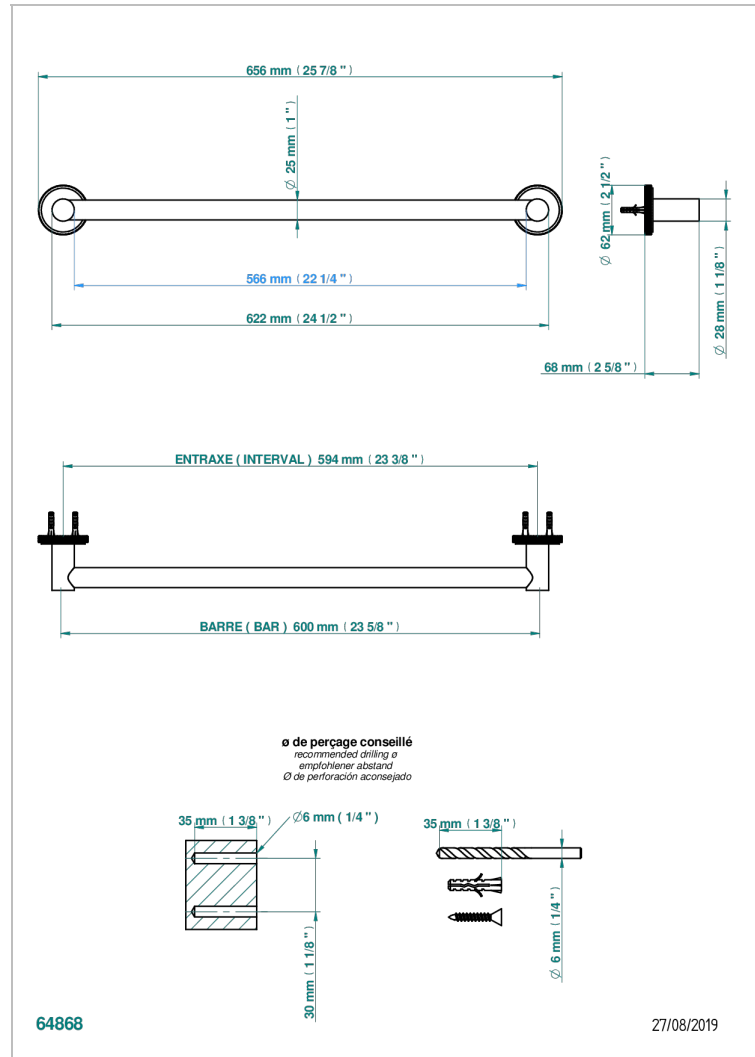

SYSTEM DIAMOND METAL

G9C-526/60

Towel bar, 24" long

CHARACTERISTIC

- System Diamond Metal
- Towel bar, 24" long

AVAILABLE FINITIONS

Black ceram - D30
Blush PVD - H62
Brass color PVD - H49
Brown bronze color PVD - F33
Chrome polished - A02
Copper antique matt, coated - H07