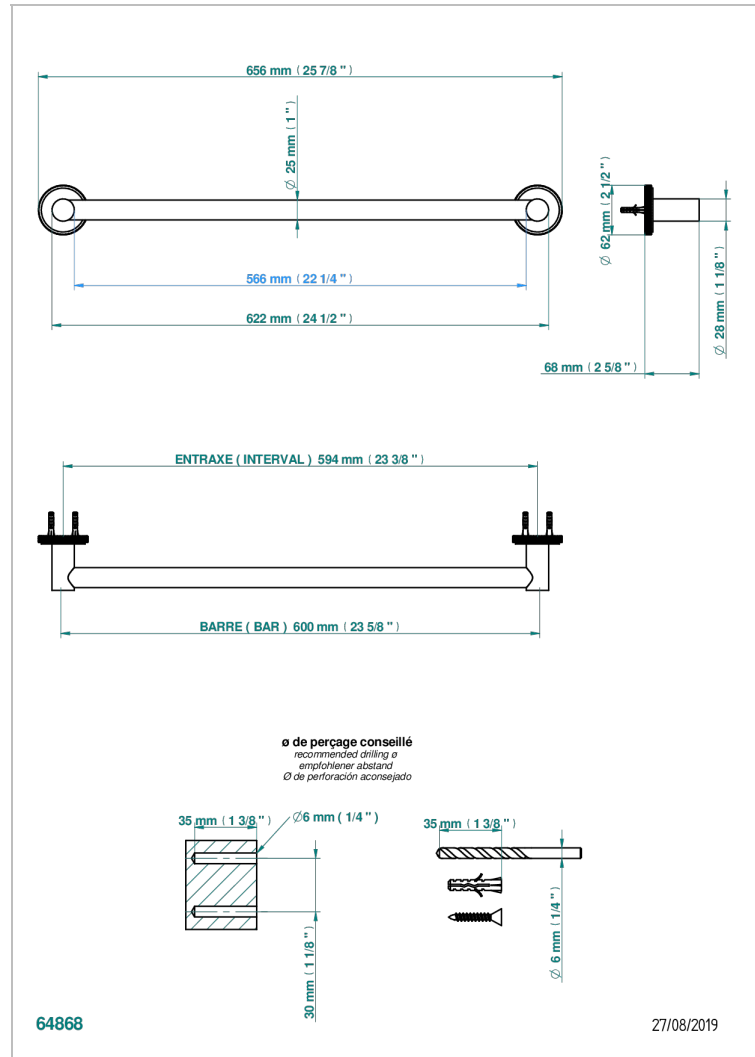

SYSTEM DIAMOND METAL

G9C-526/60

Bath towel holder, length: 600 mm

CHARACTERISTIC

- System Diamond Metal
- Bath towel holder, length: 600 mm

AVAILABLE FINITIONS

Antique nickel - H28
Black ceram - D30
Blush PVD - H62
Brass color PVD - H49
Brown bronze color PVD - F33
Gold color PVD - H52