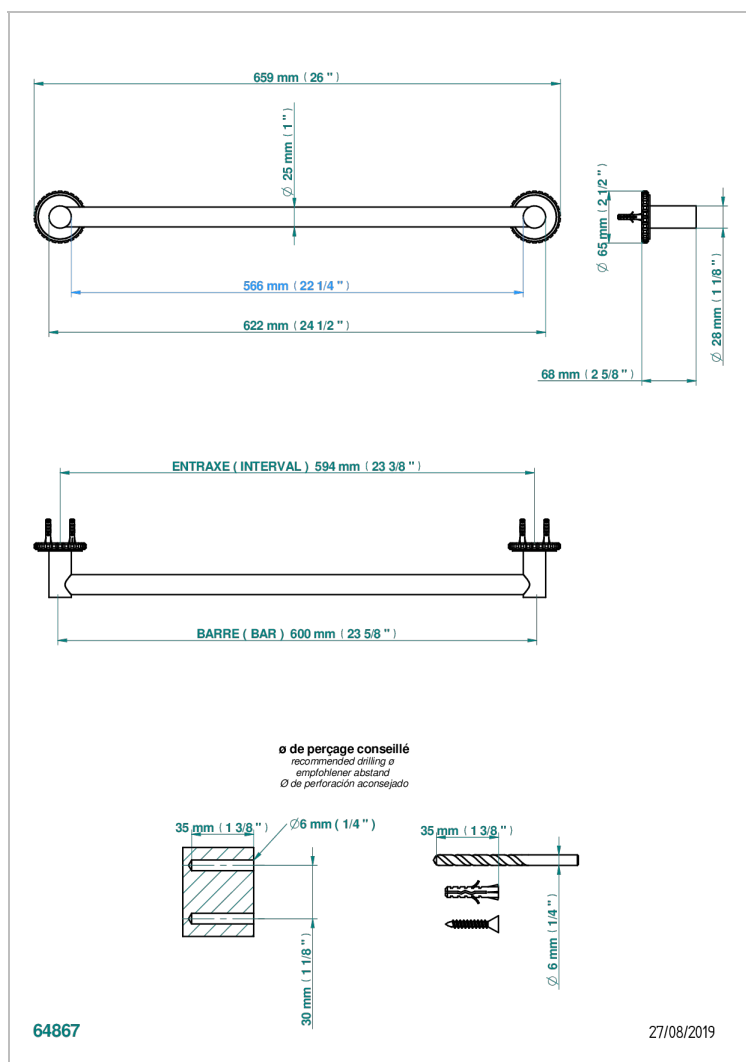

SYSTEM CRYSTAL WITH LEVER HANDLES

G9K-526/60

Towel bar, 24" long

CHARACTERISTIC

- System Crystal with lever handles
- Towel bar, 24" long

AVAILABLE FINITIONS

Black ceram - D30
Blush PVD - H62
Brass color PVD - H49
Brown bronze color PVD - F33
Chrome polished - A02
Copper antique matt, coated - H07