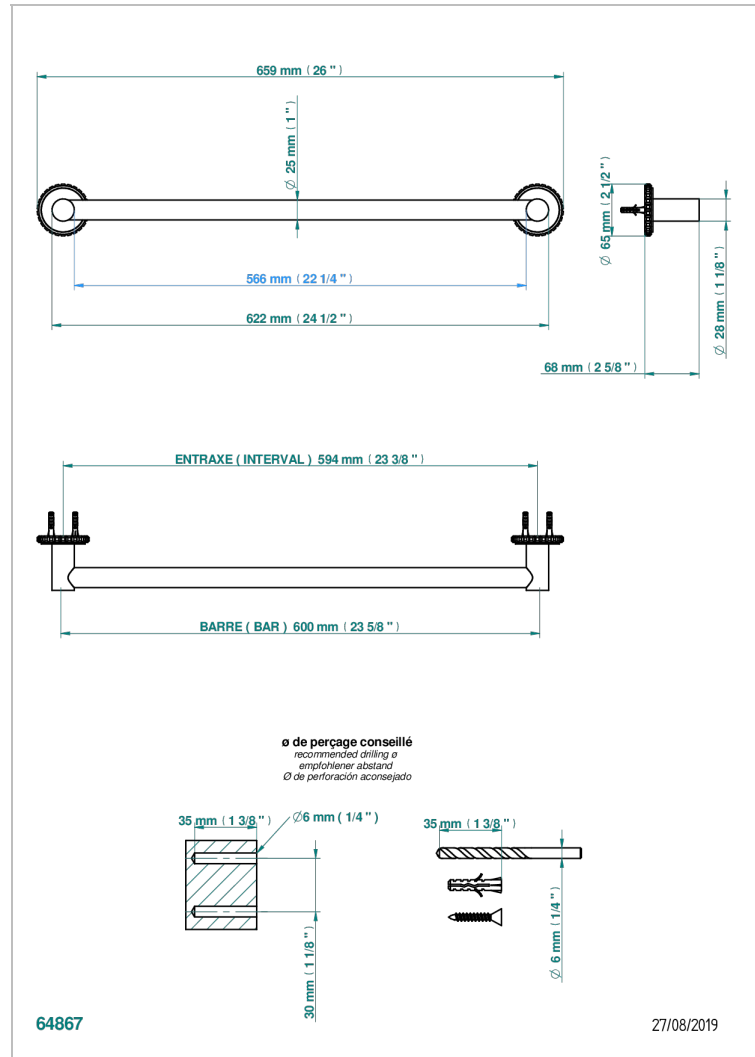

SYSTEM CRYSTAL WITH LEVER

G9K-526/60

Bath towel holder, length: 600 mm

CHARACTERISTIC

- System Crystal with lever
- Bath towel holder, length: 600 mm

AVAILABLE FINITIONS

Antique nickel - H28
Black ceram - D30
Blush PVD - H62
Brass color PVD - H49
Brown bronze color PVD - F33
Gold color PVD - H52