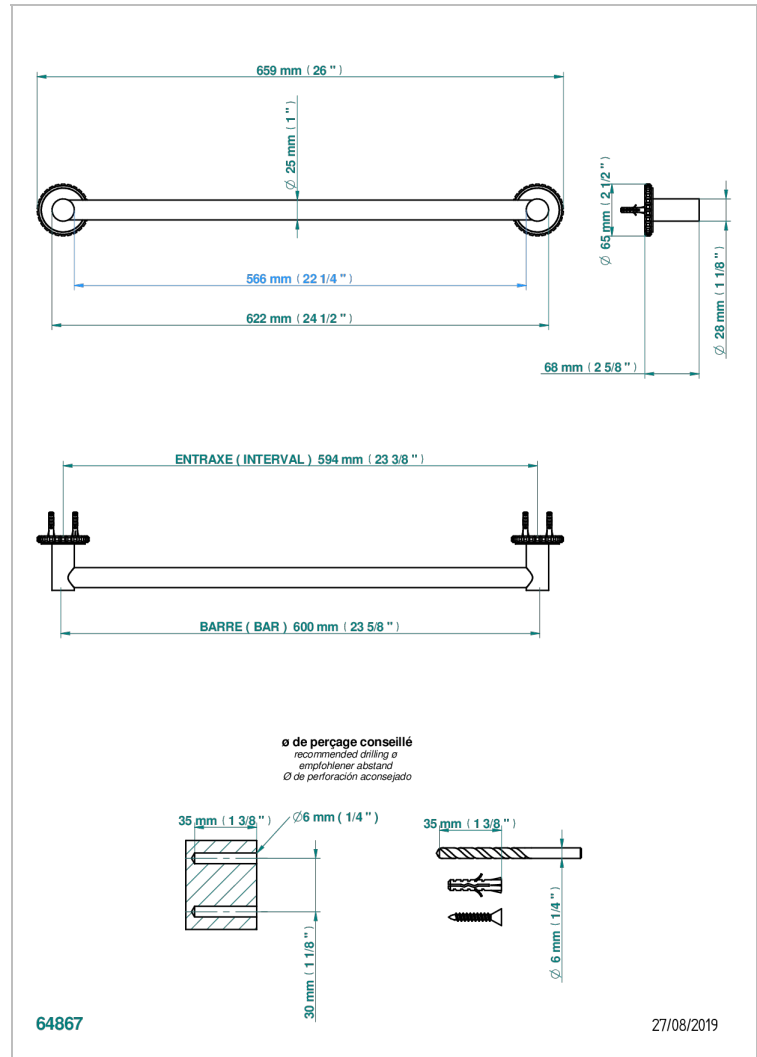

# SYSTEM CRYSTAL

G9J-526/60

Bath towel holder, length: 600 mm

THG<sup>®</sup>  
PARIS

## CARACTERÍSTICAS

- System Crystal
- Bath towel holder, length: 600 mm