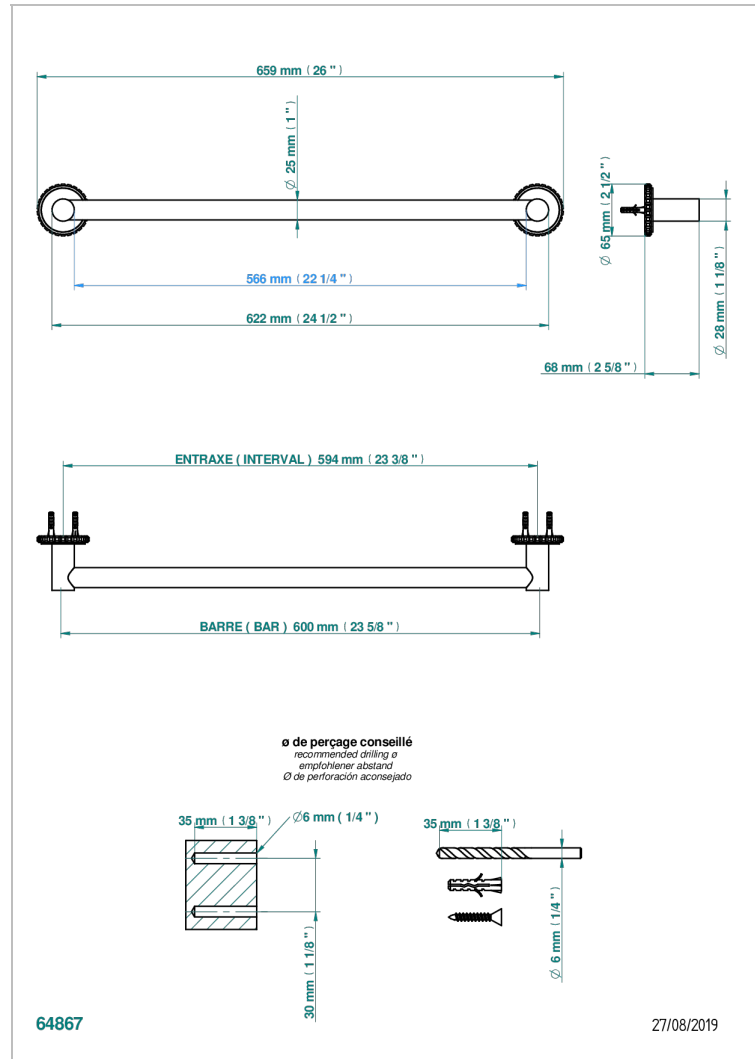

SYSTEM CRYSTAL

G9J-526/60

Bath towel holder, length: 600 mm

CHARACTERISTIC

- System Crystal
- Bath towel holder, length: 600 mm

AVAILABLE FINITIONS

Antique nickel - H28
Black ceram - D30
Blush PVD - H62
Brass color PVD - H49
Brown bronze color PVD - F33
Gold color PVD - H52