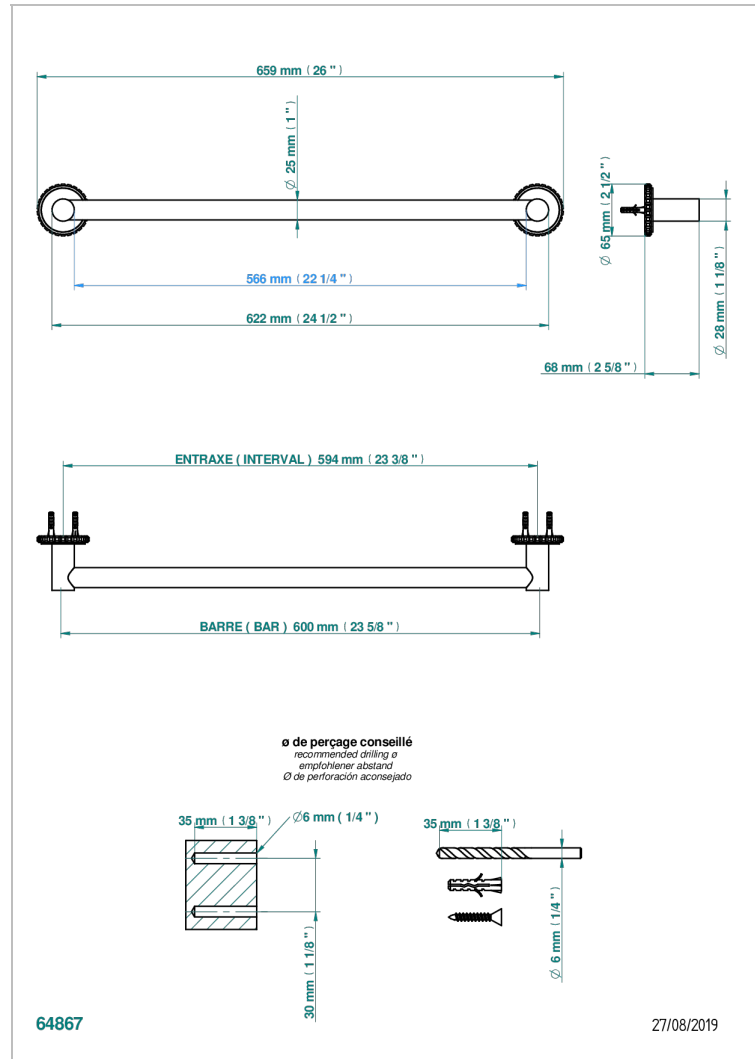

# SYSTEM CRYSTAL

G9J-526/60

Bath towel holder, length: 600 mm

THG<sup>®</sup>  
PARIS

## CHARACTERISTIC

- System Crystal
- Bath towel holder, length: 600 mm