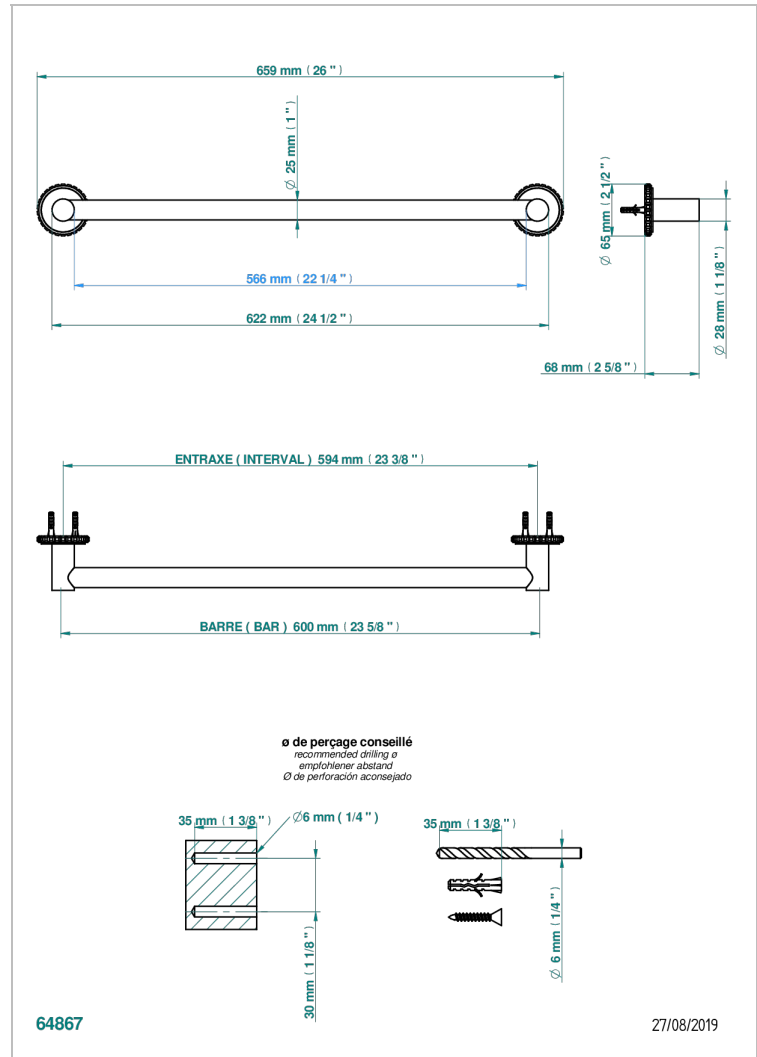

# SYSTEM CRYSTAL

G9J-526/60

Bath towel holder, length: 600 mm

THG<sup>®</sup>  
PARIS

## CHARACTERISTIC

- System Crystal
- Bath towel holder, length: 600 mm