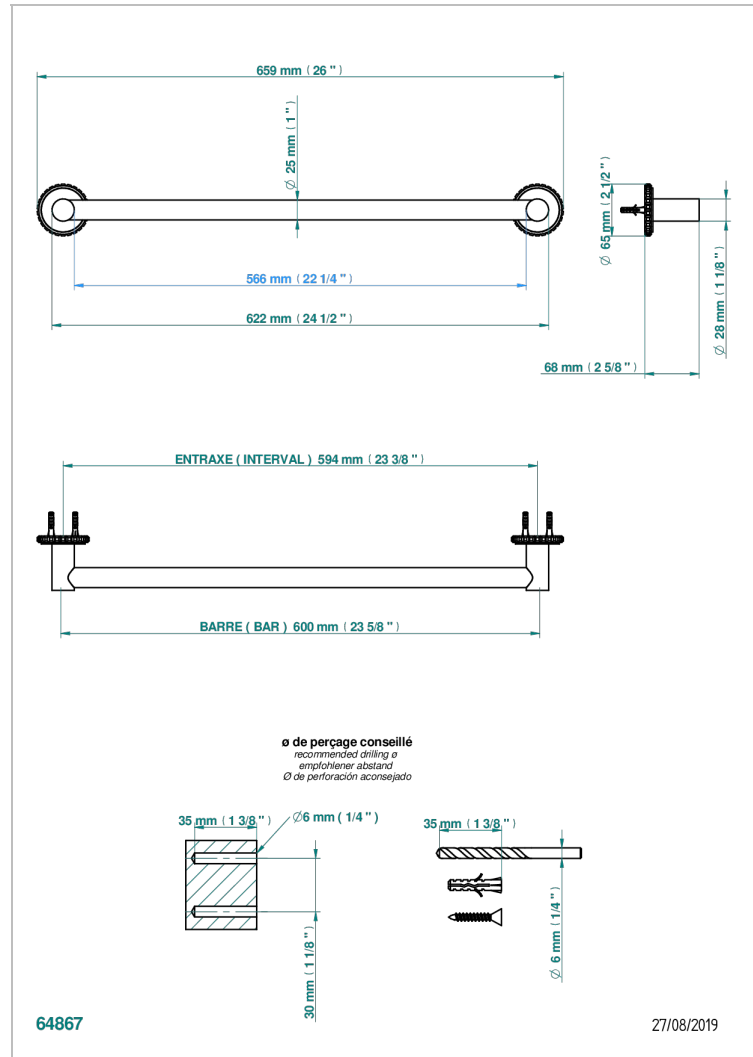

SYSTEM HOWLITE WITH LEVER

G9H-526/60

Bath towel holder, length: 600 mm

THG[®]
PARIS

CARACTERÍSTICAS

- System Howlite with lever
- Bath towel holder, length: 600 mm

ACABADOS DISPONIBLES

Bronce claro - D01
Cerámica negra mate - D30
Cobre viejo mate - H07
Cromo - A02
Cromo mate - C02
Dorado - F01