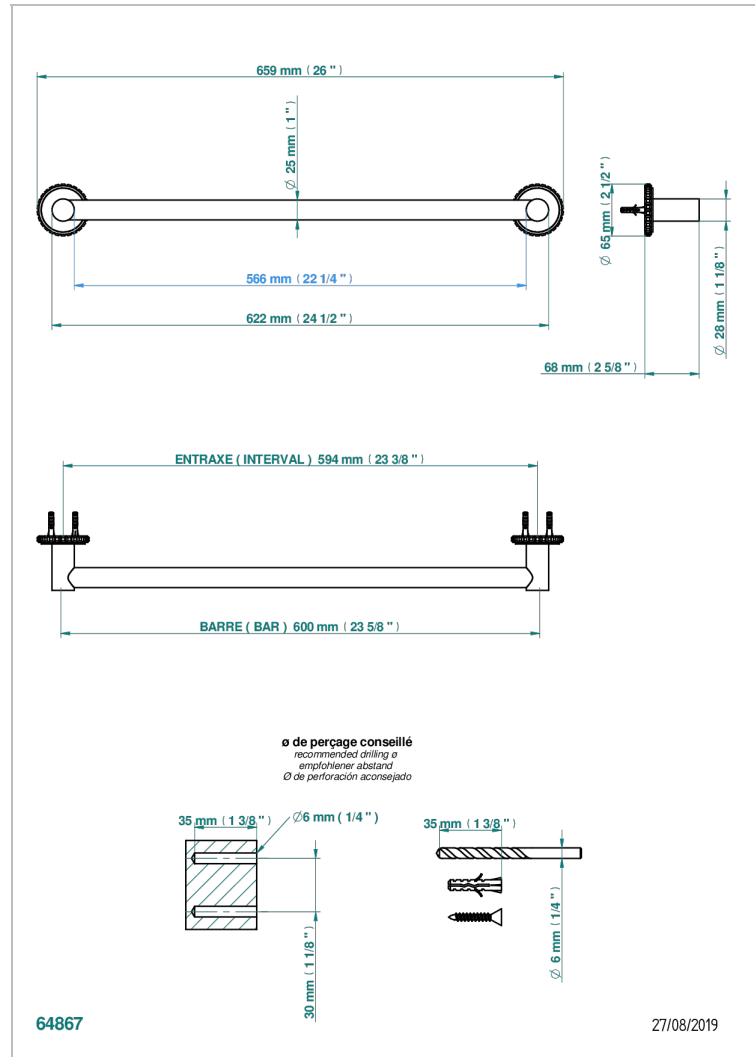

SYSTEM HOWLITE WITH LEVER

G9H-526/60

Bath towel holder, length: 600 mm

CHARACTERISTIC

- System Howlite with lever
- Bath towel holder, length: 600 mm

AVAILABLE FINITIONS

Antique nickel - H28
Black ceram - D30
Blush PVD - H62
Brass color PVD - H49
Brown bronze color PVD - F33
Gold color PVD - H52