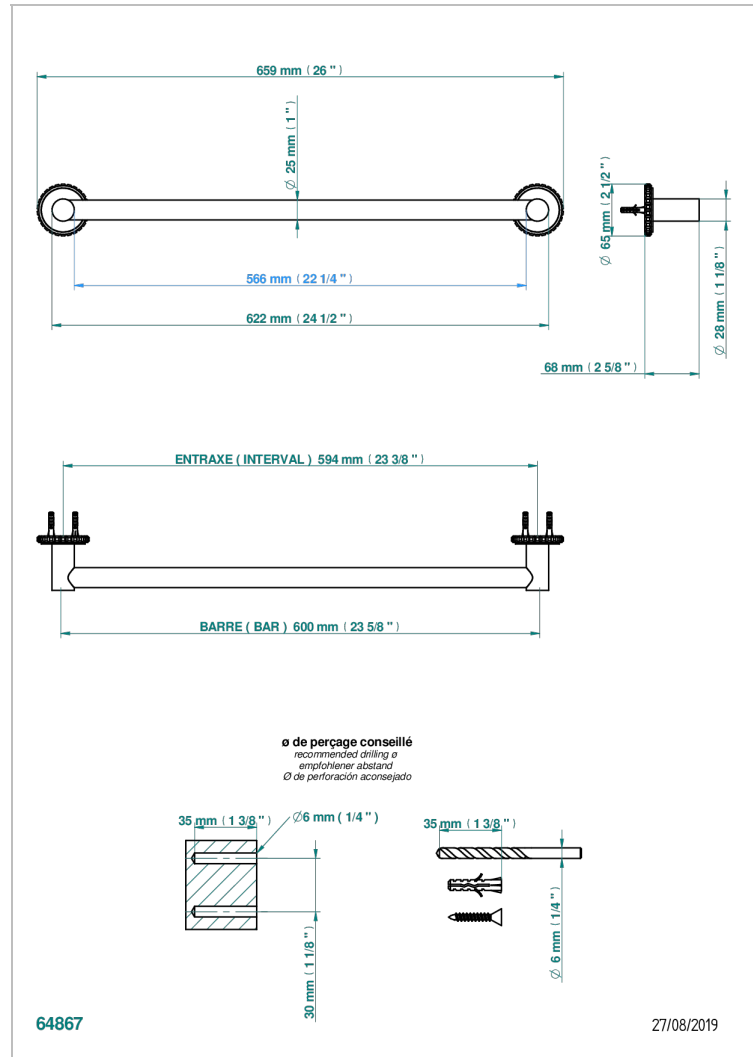

# SYSTEM HOWLITE WITH LEVER

G9H-526/60

Bath towel holder, length: 600 mm

THG<sup>®</sup>  
PARIS

## CARACTERÍSTICAS

- System Howlite with lever
- Bath towel holder, length: 600 mm