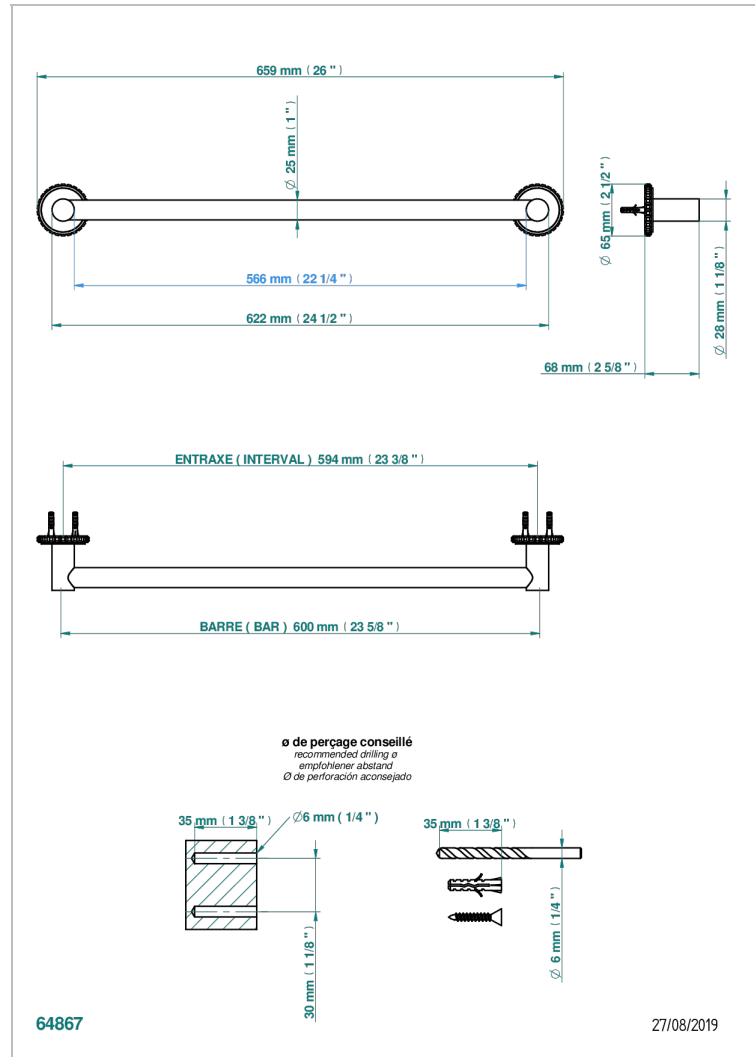

# SYSTEM HOWLITE

G9G-526/60

Towel bar, 24" long

## CHARACTERISTIC

- System Howlite
- Towel bar, 24" long