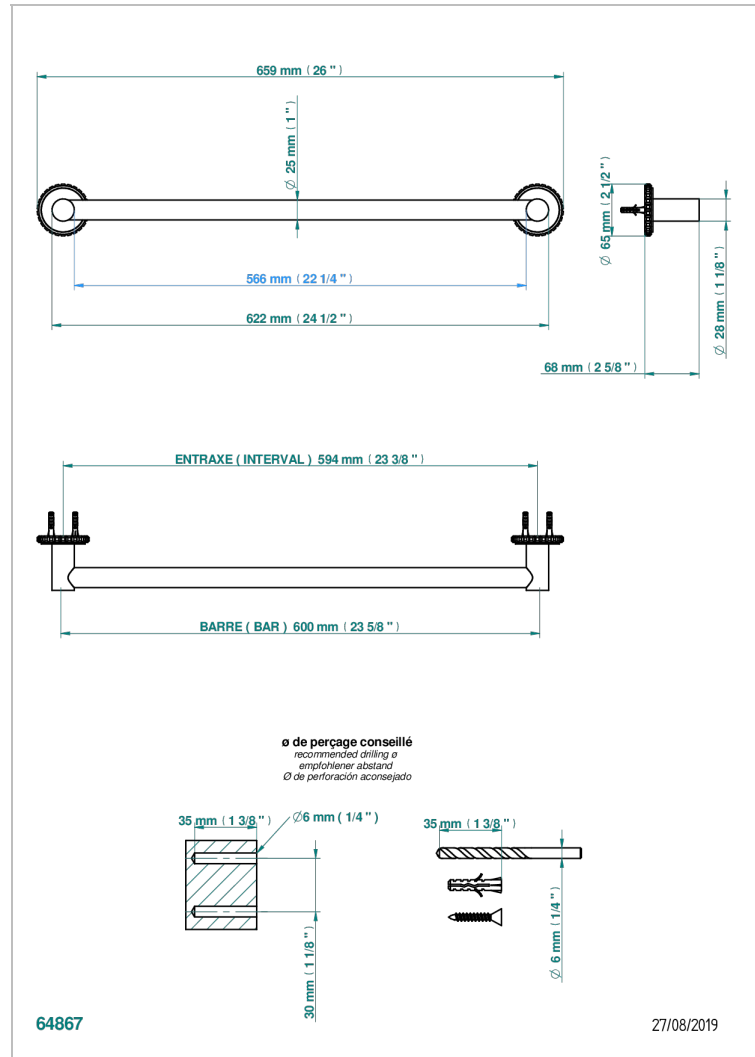

# SYSTEM HOWLITE

G9G-526/60

Bath towel holder, length: 600 mm

THG<sup>®</sup>  
PARIS

## CHARACTERISTIC

- System Howlite
- Bath towel holder, length: 600 mm