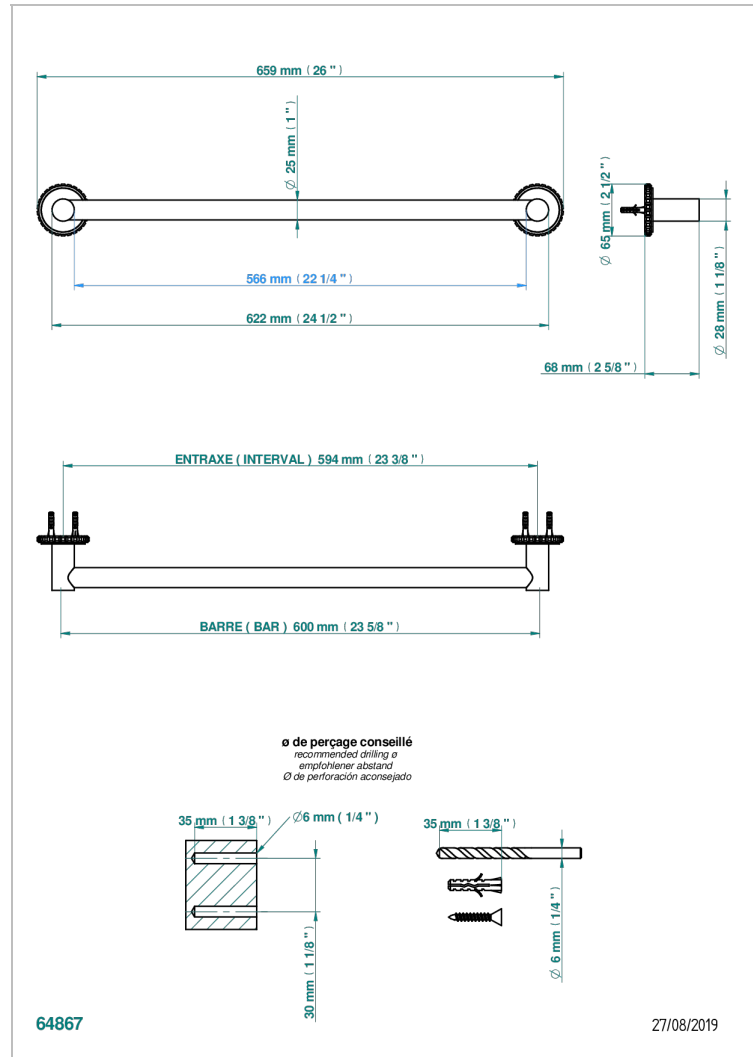

SYSTEM SQUARED METAL WITH LEVER

G9F-526/60

Bath towel holder, length: 600 mm

THG[®]
PARIS

CARACTERÍSTICAS

- System Squared Metal with lever
- Bath towel holder, length: 600 mm

ACABADOS DISPONIBLES

Bronce claro - D01
Cerámica negra mate - D30
Cobre viejo mate - H07
Cromo - A02
Cromo mate - C02
Dorado - F01