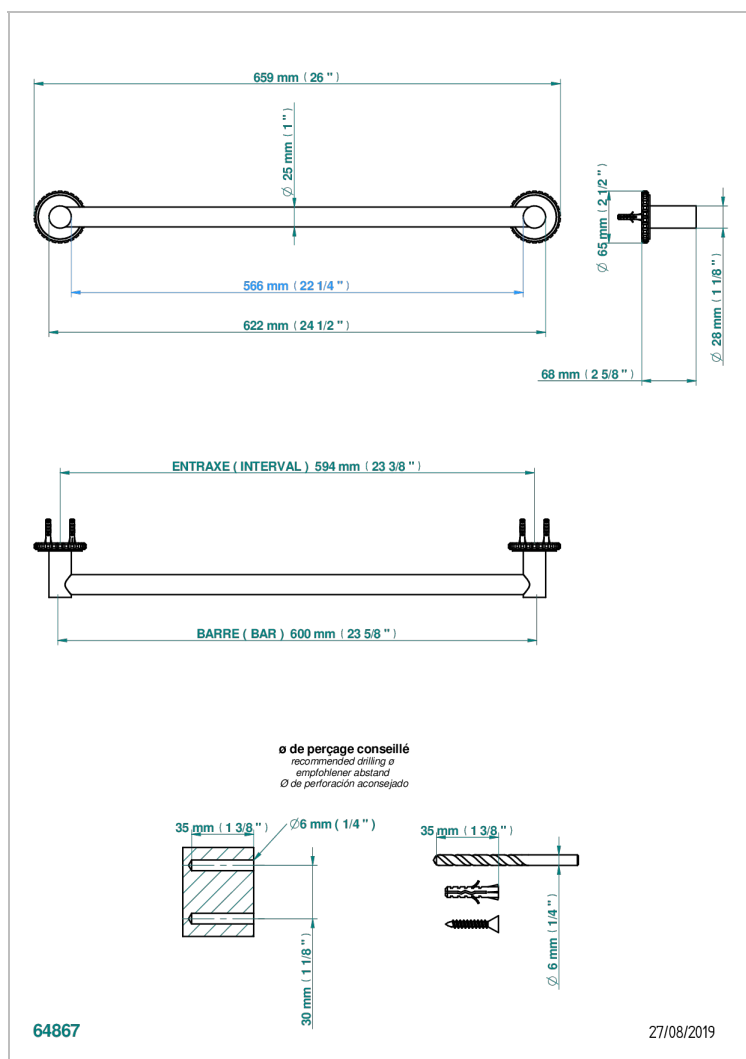

# SYSTEM SQUARED METAL WITH LEVER HANDLES

G9F-526/60

Towel bar, 24" long

## CHARACTERISTIC

- System Squared Metal with lever handles
- Towel bar, 24" long