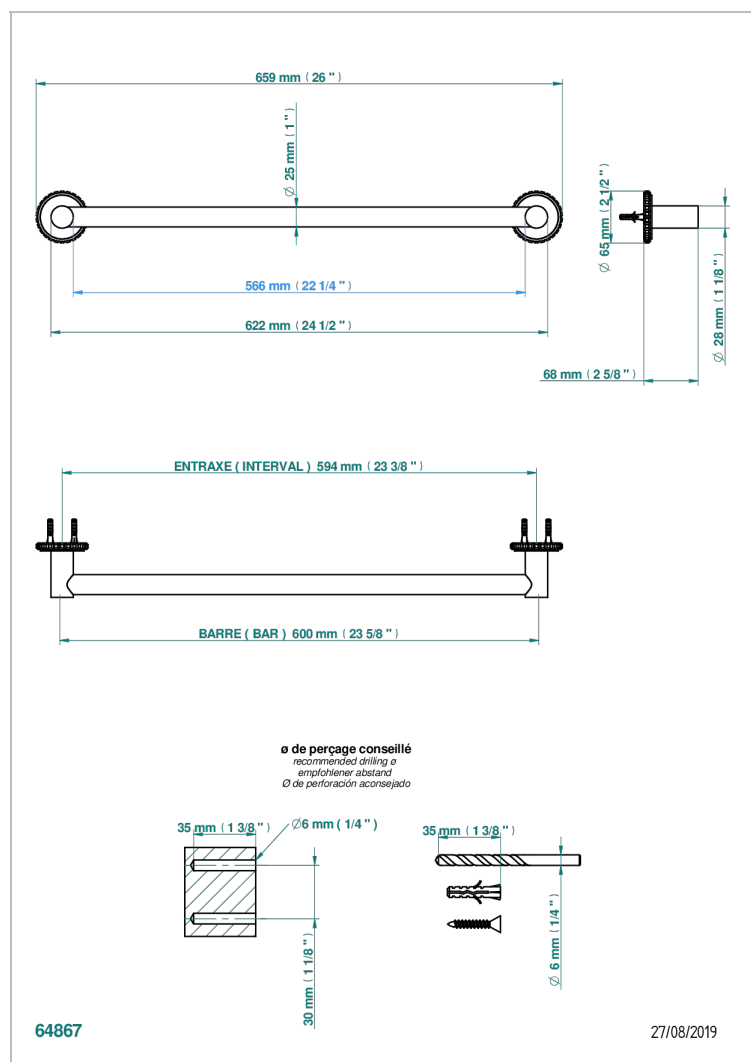

# SYSTEM SQUARED METAL WITH LEVER

G9F-526/60

Bath towel holder, length: 600 mm

## CHARACTERISTIC

- System Squared Metal with lever
- Bath towel holder, length: 600 mm