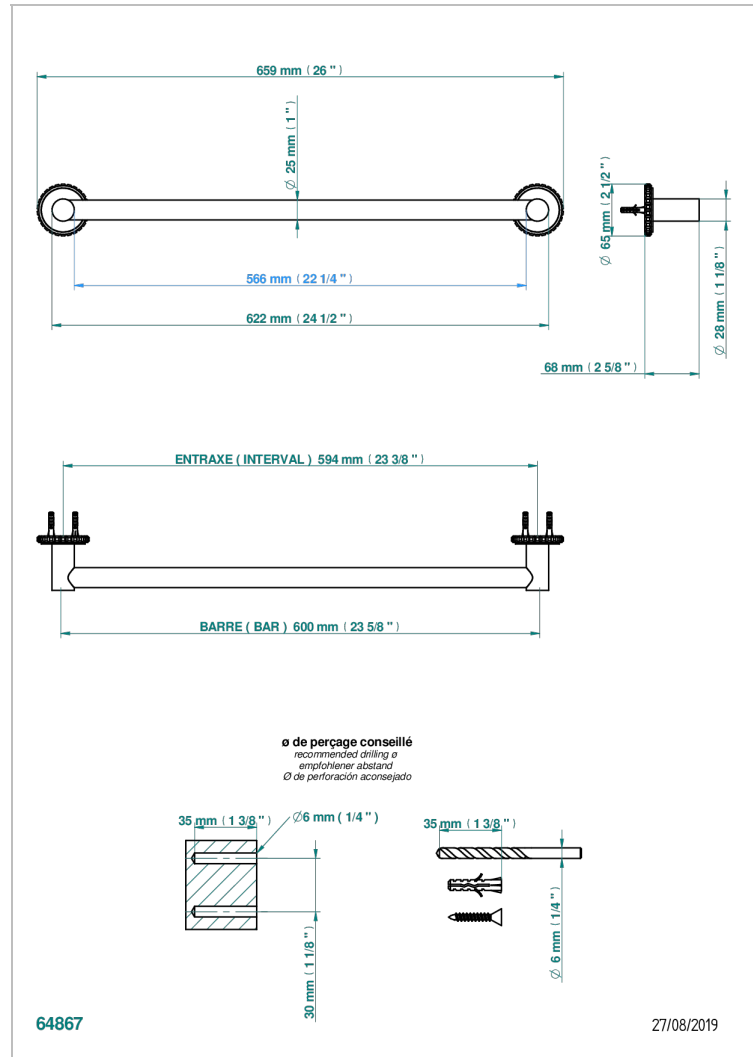

# SYSTEM SQUARED METAL WITH LEVER

G9F-526/60

Bath towel holder, length: 600 mm

THG<sup>®</sup>  
PARIS

## CARACTERÍSTICAS

- System Squared Metal with lever
- Bath towel holder, length: 600 mm