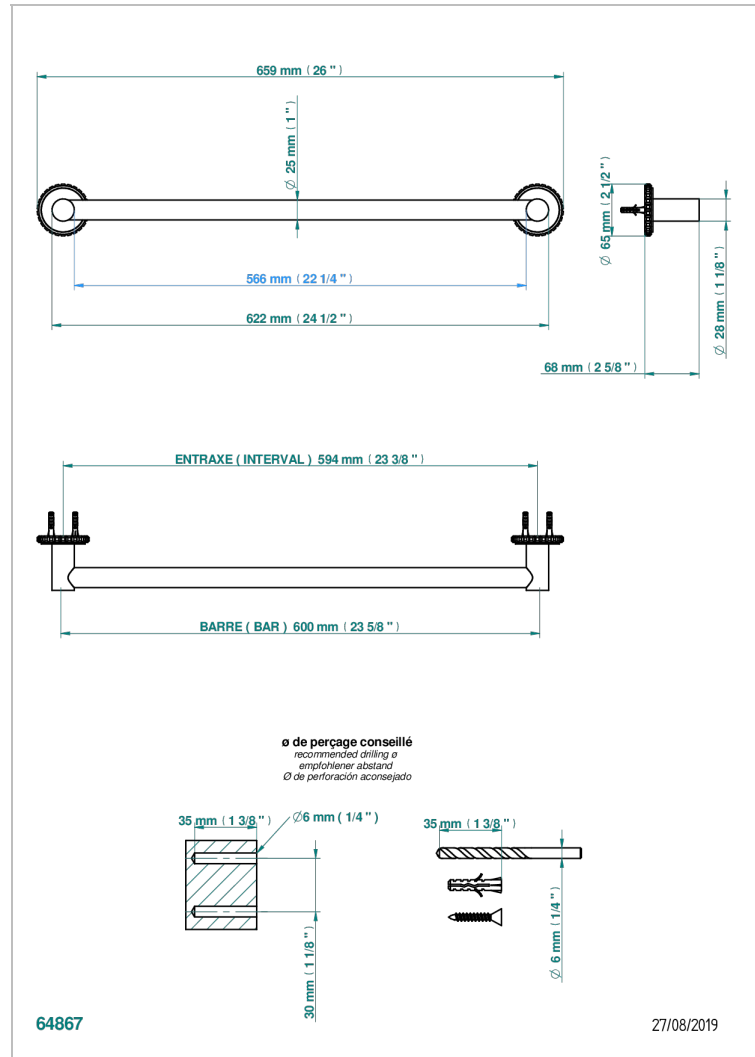

SYSTEM SQUARED METAL WITH LEVER

G9F-526/60

Bath towel holder, length: 600 mm

THG[®]
PARIS

CARACTERÍSTICAS

- System Squared Metal with lever
- Bath towel holder, length: 600 mm

ACABADOS DISPONIBLES

Bronce claro - D01
Cerámica negra mate - D30
Cobre viejo mate - H07
Cromo - A02
Cromo mate - C02
Dorado - F01