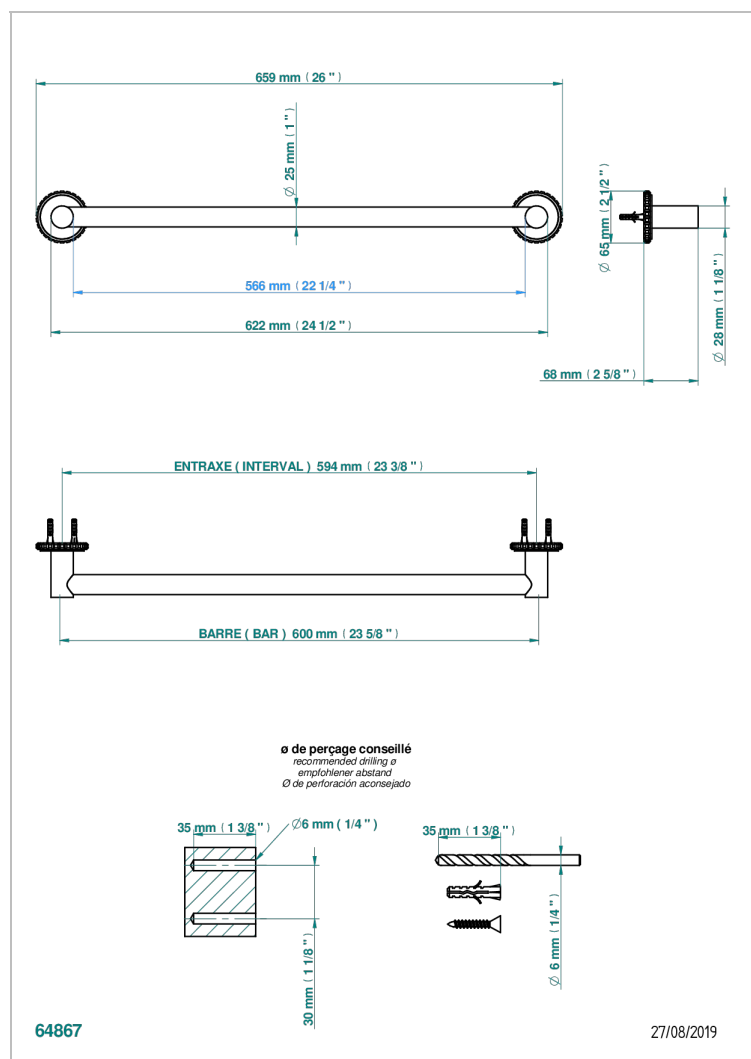

SYSTEM SQUARED METAL WITH LEVER

G9F-526/60

Bath towel holder, length: 600 mm

CHARACTERISTIC

- System Squared Metal with lever
- Bath towel holder, length: 600 mm

AVAILABLE FINITIONS

Antique nickel - H28
Black ceram - D30
Blush PVD - H62
Brass color PVD - H49
Brown bronze color PVD - F33
Gold color PVD - H52