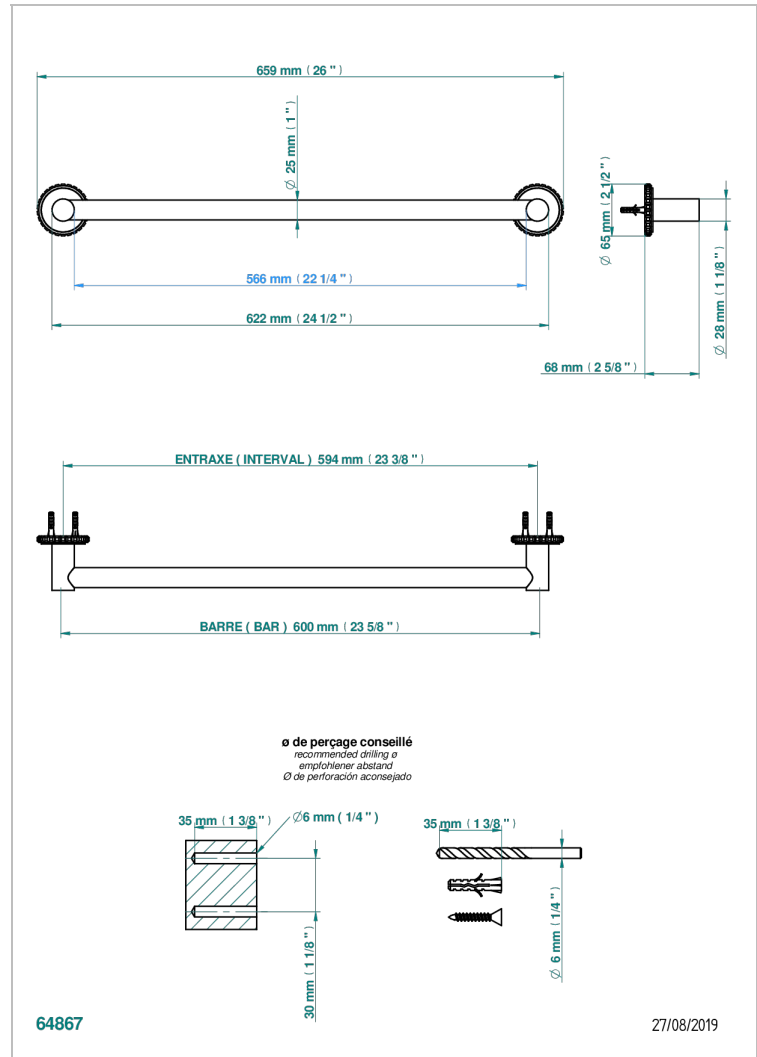

# SYSTEM SQUARED METAL

G9E-526/60

Bath towel holder, length: 600 mm

THG<sup>®</sup>  
PARIS

## CARACTERÍSTICAS

- System Squared Metal
- Bath towel holder, length: 600 mm