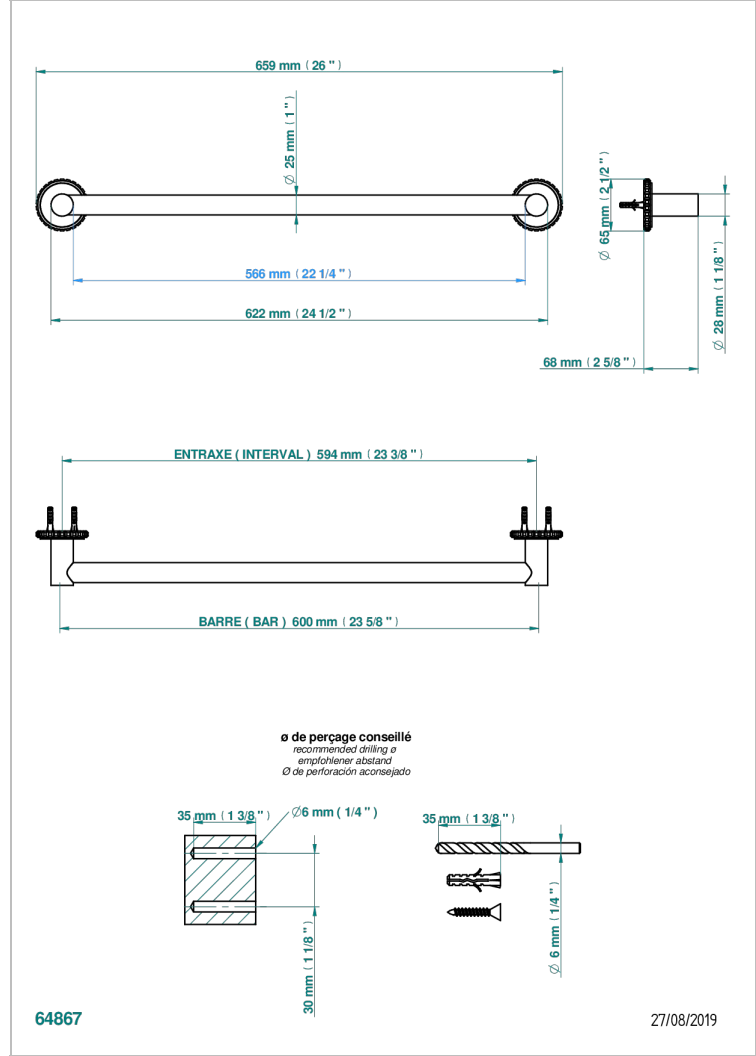

SYSTEM SQUARED METAL

G9E-526/60

Bath towel holder, length: 600 mm

CHARACTERISTIC

- System Squared Metal
- Bath towel holder, length: 600 mm

AVAILABLE FINITIONS

Antique nickel - H28
Black ceram - D30
Blush PVD - H62
Brass color PVD - H49
Brown bronze color PVD - F33
Gold color PVD - H52

Nickel color PVD - H55
Polished chrome (color finish) - A02
Polished chrome with gold inlay - GA1
Polished gold (color finish) - F01
Polished nickel - B01
Soft gold - F30

Soft matt gold - F31
Umber PVD - H66
Varnished matt antique red copper (color finish) - H07