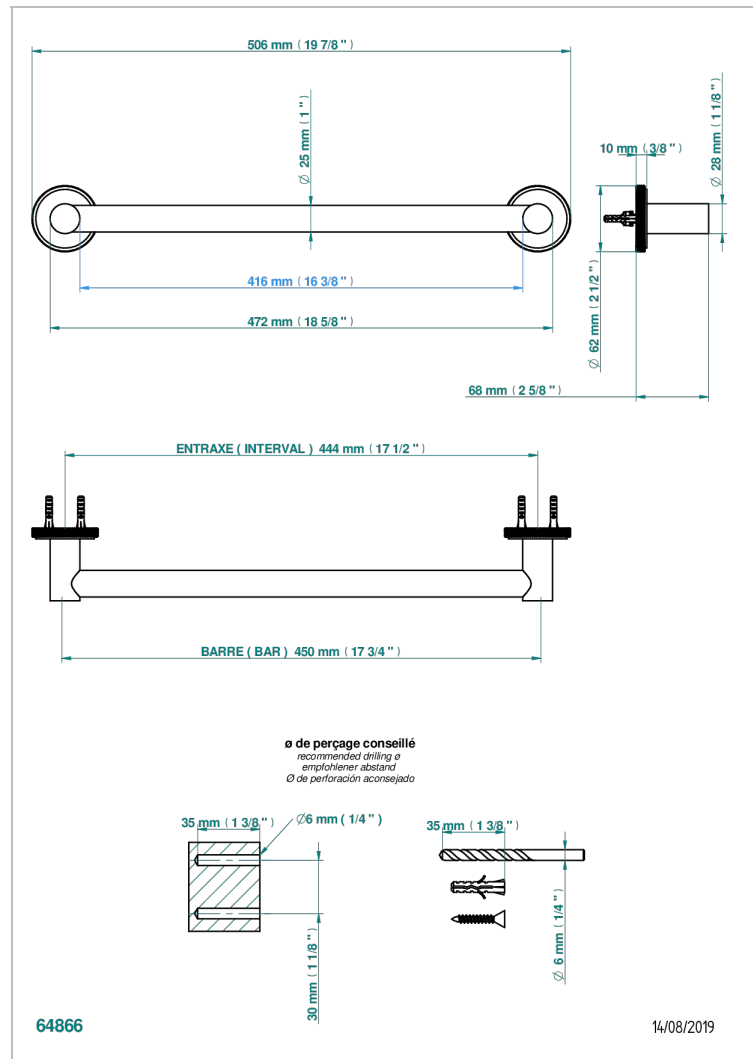

SYSTEM DIAMOND METAL WITH LEVER

G9D-526/45

Bath towel holder, length: 450 mm

THG[®]
PARIS

CARACTERÍSTICAS

- System Diamond Metal with lever
- Bath towel holder, length: 450 mm

ACABADOS DISPONIBLES

Bronce claro - D01
Cerámica negra mate - D30
Cobre viejo mate - H07
Cromo - A02
Cromo mate - C02
Dorado - F01