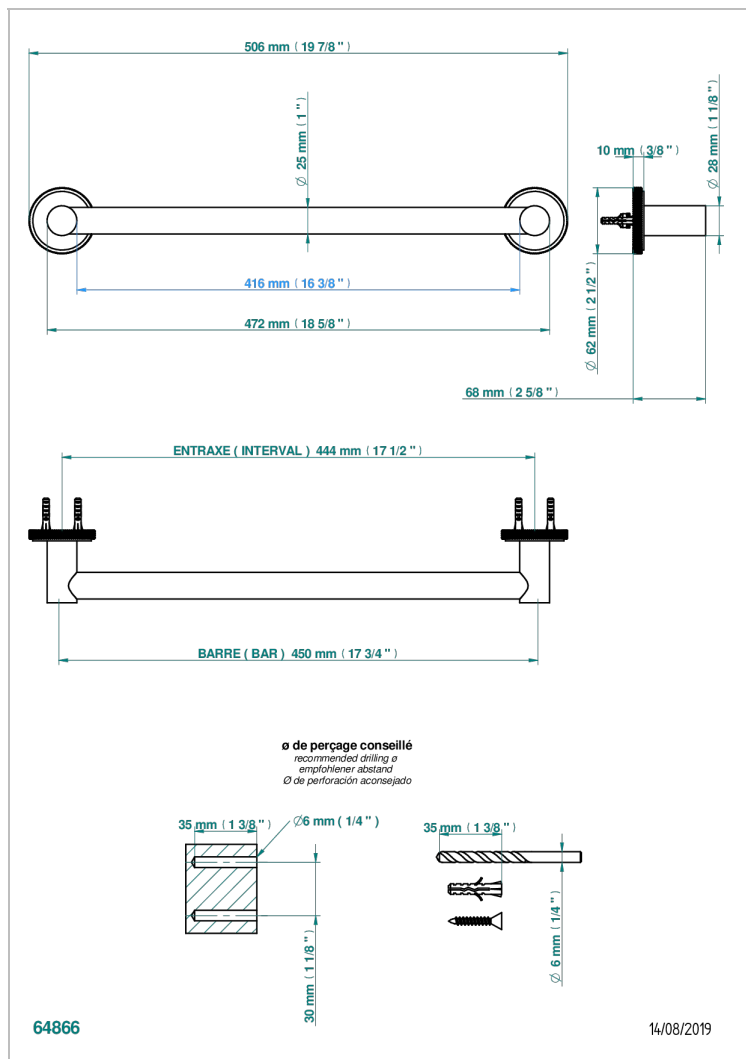

SYSTEM DIAMOND METAL WITH LEVER HANDLES

G9D-526/45

Towel bar, 18" long

CHARACTERISTIC

- System Diamond Metal with lever handles
- Towel bar, 18" long

AVAILABLE FINITIONS

Black ceram - D30
Blush PVD - H62
Brass color PVD - H49
Brown bronze color PVD - F33
Chrome polished - A02
Copper antique matt, coated - H07