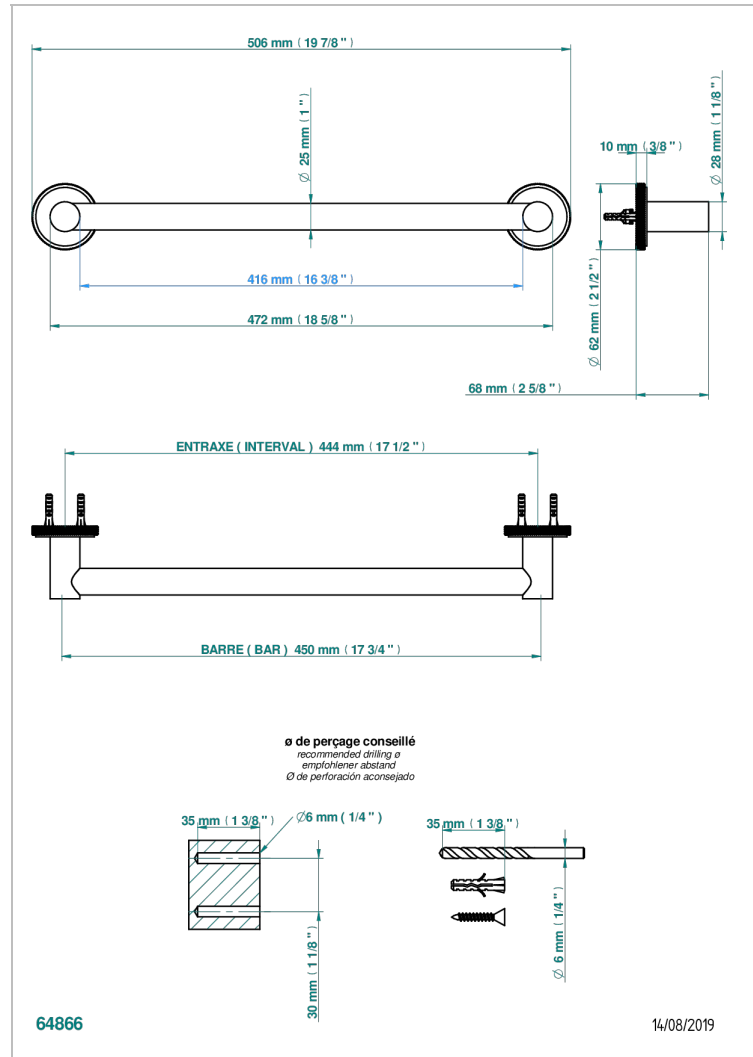

SYSTEM DIAMOND METAL WITH LEVER

G9D-526/45

Bath towel holder, length: 450 mm

THG[®]
PARIS

CARACTERÍSTICAS

- System Diamond Metal with lever
- Bath towel holder, length: 450 mm

ACABADOS DISPONIBLES

Bronce claro - D01
Cerámica negra mate - D30
Cobre viejo mate - H07
Cromo - A02
Cromo mate - C02
Dorado - F01