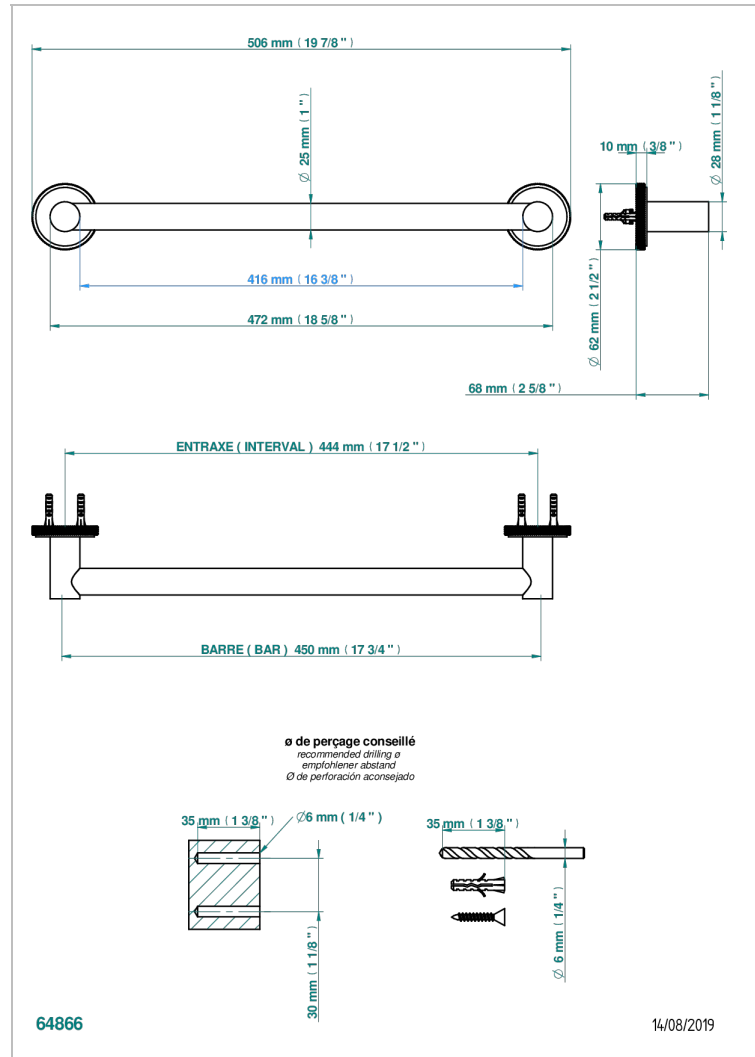

SYSTEM DIAMOND METAL WITH LEVER

G9D-526/45

Bath towel holder, length: 450 mm

CHARACTERISTIC

- System Diamond Metal with lever
- Bath towel holder, length: 450 mm

AVAILABLE FINITIONS

Antique nickel - H28
Black ceram - D30
Blush PVD - H62
Brass color PVD - H49
Brown bronze color PVD - F33
Gold color PVD - H52