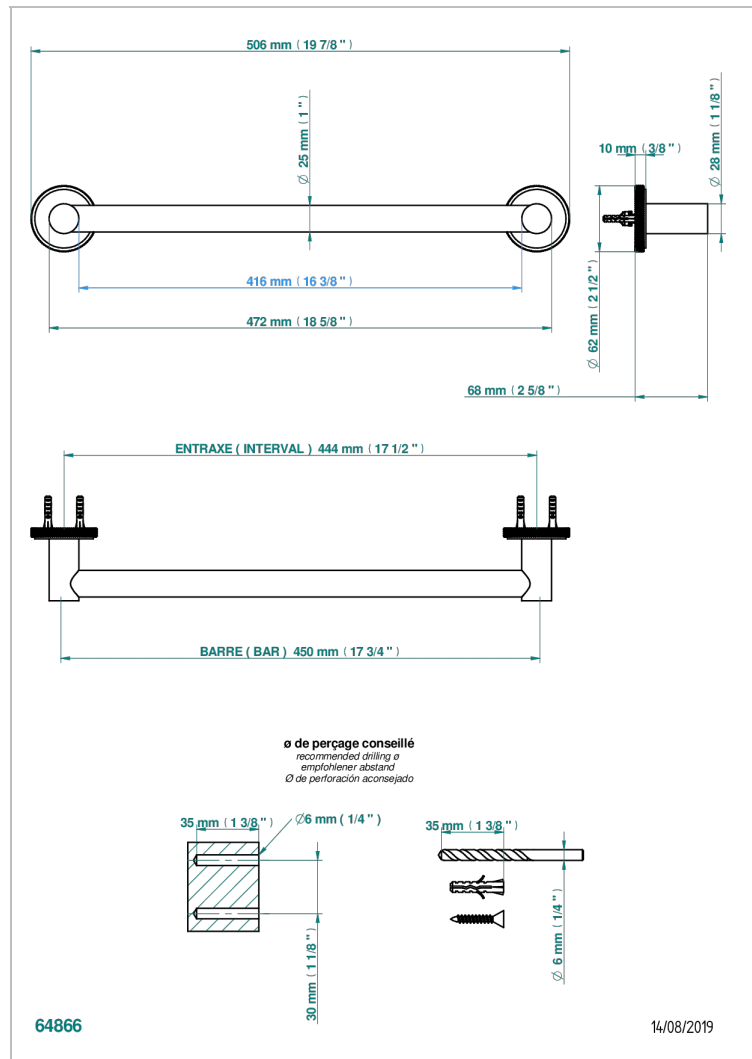

# SYSTEM DIAMOND METAL WITH LEVER

G9D-526/45

Badetuchstange 450 mm, Ø 25 mm

## EIGENSCHAFTEN

- System Diamond Metal with lever
- Badetuchstange 450 mm, Ø 25 mm