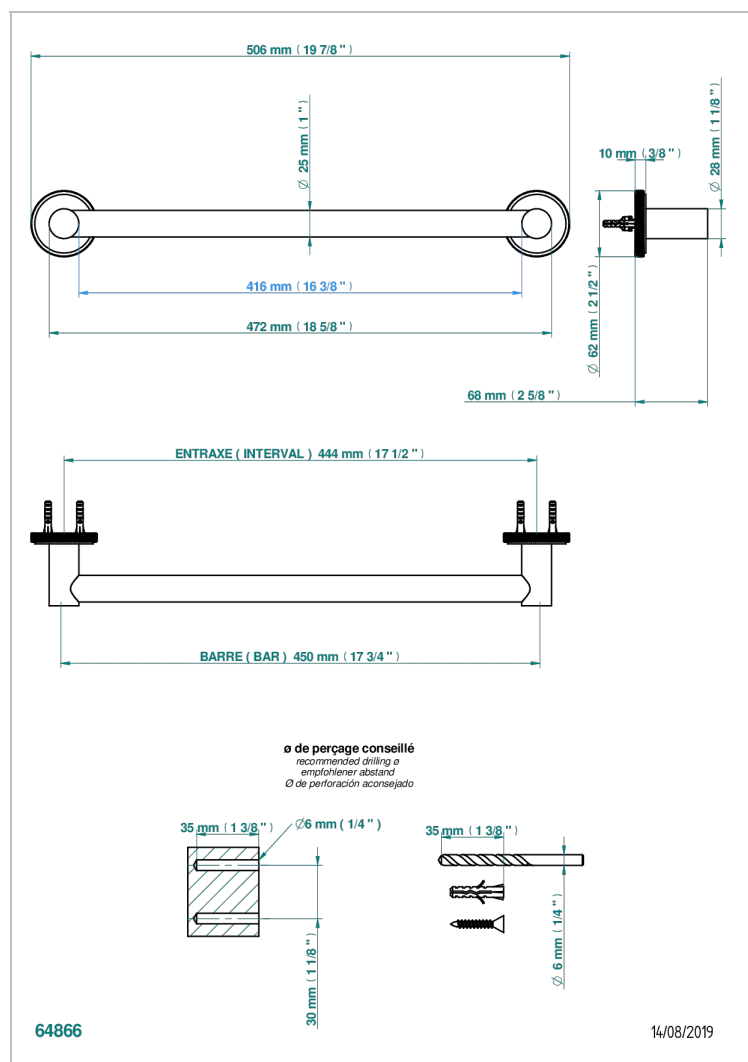

# SYSTEM DIAMOND METAL WITH LEVER

G9D-526/45

Bath towel holder, length: 450 mm

## CHARACTERISTIC

- System Diamond Metal with lever
- Bath towel holder, length: 450 mm