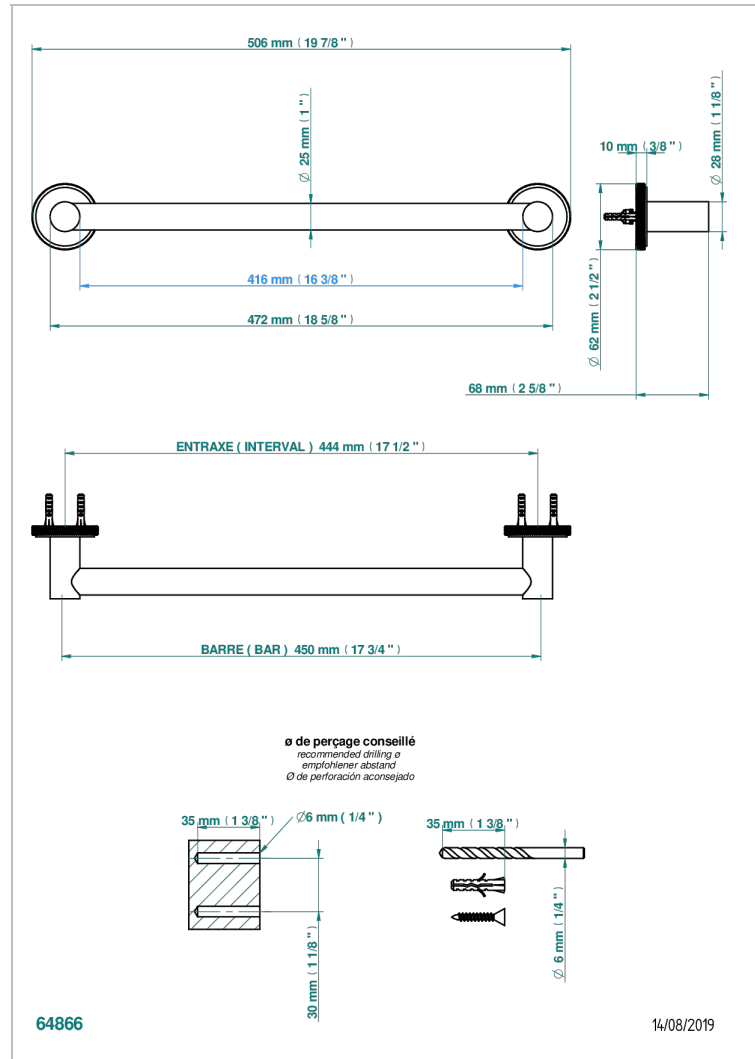

SYSTEM DIAMOND METAL

G9C-526/45

Bath towel holder, length: 450 mm

CHARACTERISTIC

- System Diamond Metal
- Bath towel holder, length: 450 mm

AVAILABLE FINITIONS

Antique nickel - H28
Black ceram - D30
Blush PVD - H62
Brass color PVD - H49
Brown bronze color PVD - F33
Gold color PVD - H52