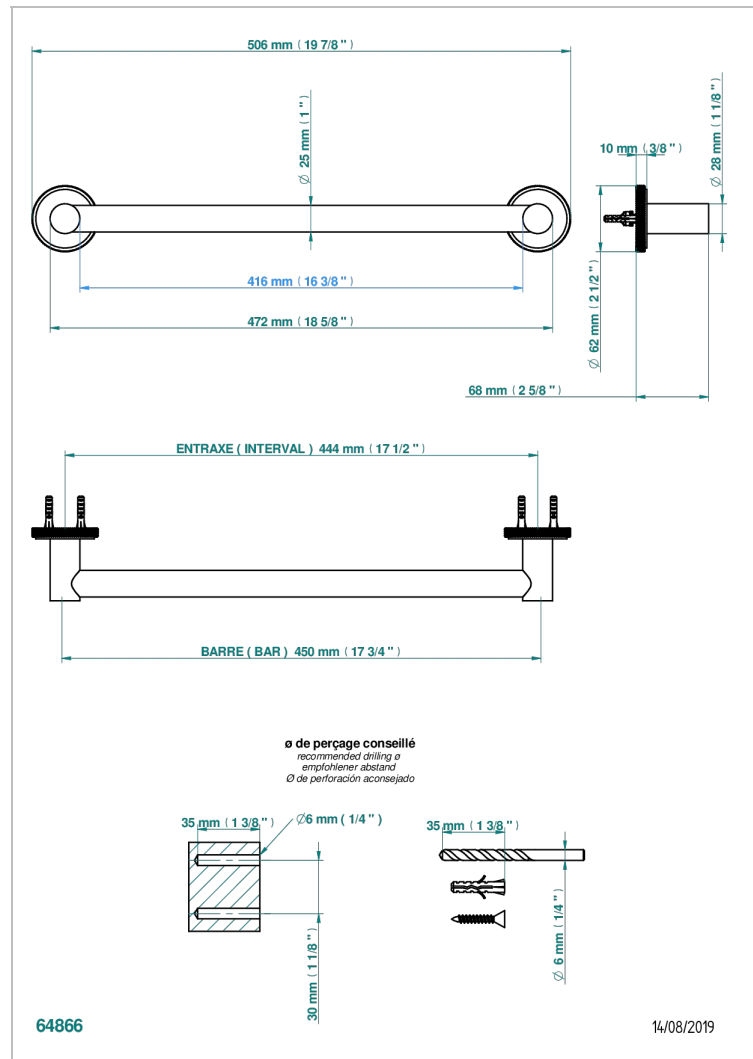

SYSTEM DIAMOND METAL

G9C-526/45

Bath towel holder, length: 450 mm

CHARACTERISTIC

- System Diamond Metal
- Bath towel holder, length: 450 mm

AVAILABLE FINITIONS

Antique nickel - H28
Black ceram - D30
Blush PVD - H62
Brass color PVD - H49
Brown bronze color PVD - F33
Gold color PVD - H52