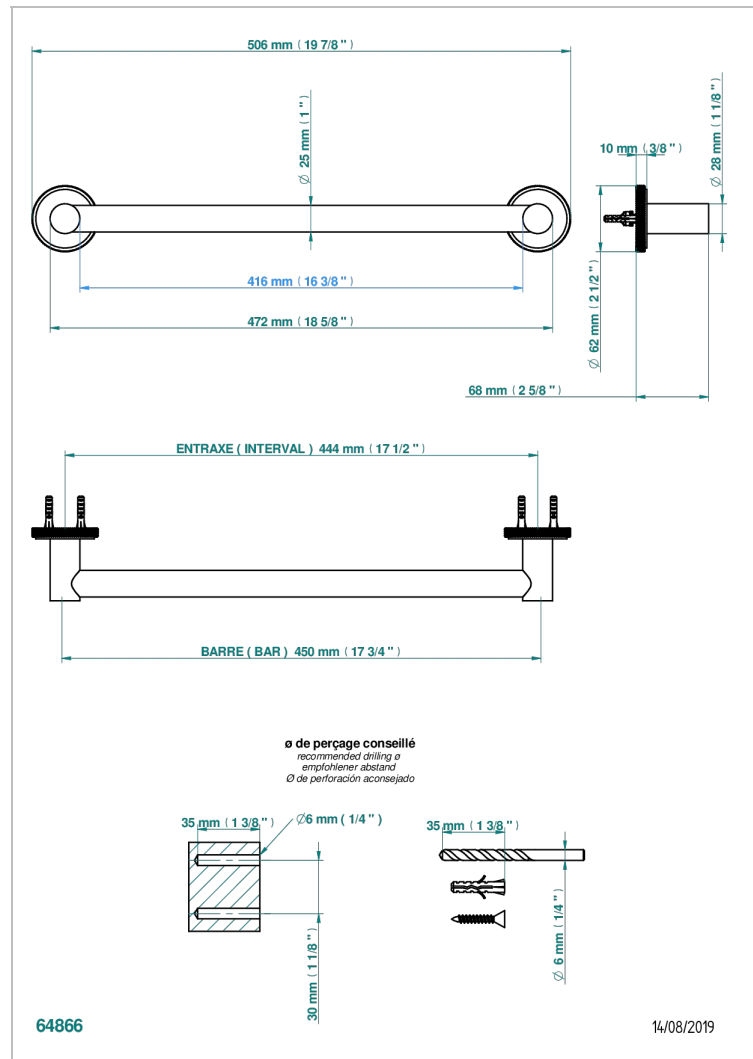

# SYSTEM DIAMOND METAL

G9C-526/45

Bath towel holder, length: 450 mm

## CHARACTERISTIC

- System Diamond Metal
- Bath towel holder, length: 450 mm