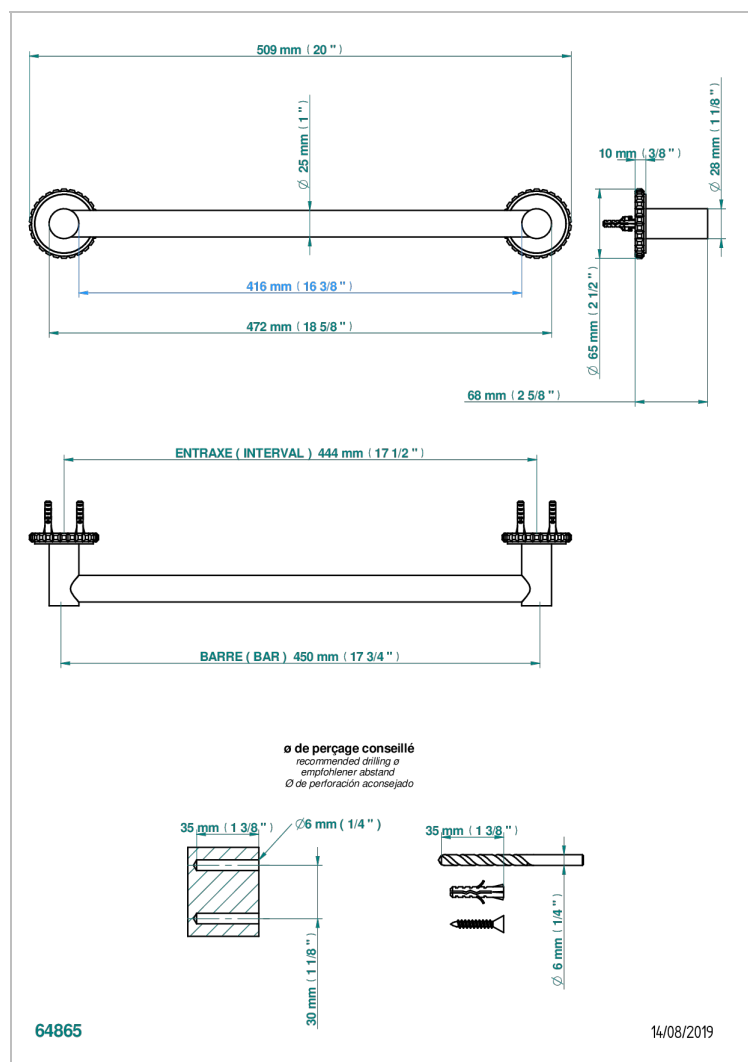

# SYSTEM CRYSTAL WITH LEVER HANDLES

G9K-526/45

Towel bar, 18" long

## CHARACTERISTIC

- System Crystal with lever handles
- Towel bar, 18" long