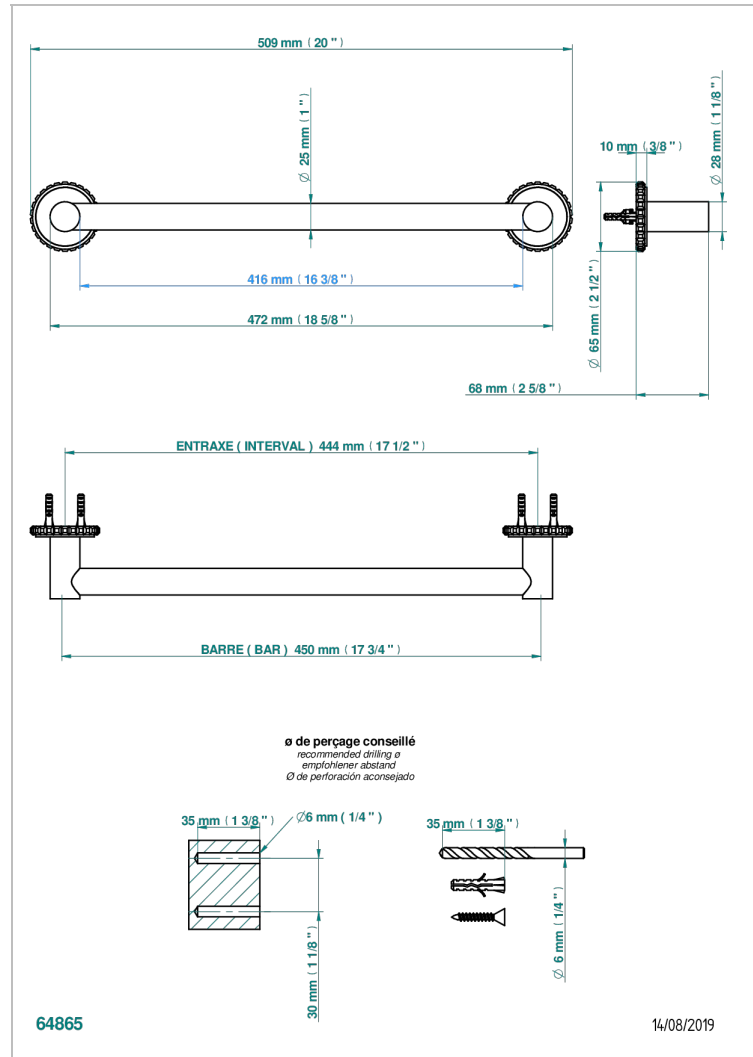

# SYSTEM CRYSTAL WITH LEVER

G9K-526/45

Bath towel holder, length: 450 mm

## CHARACTERISTIC

- System Crystal with lever
- Bath towel holder, length: 450 mm