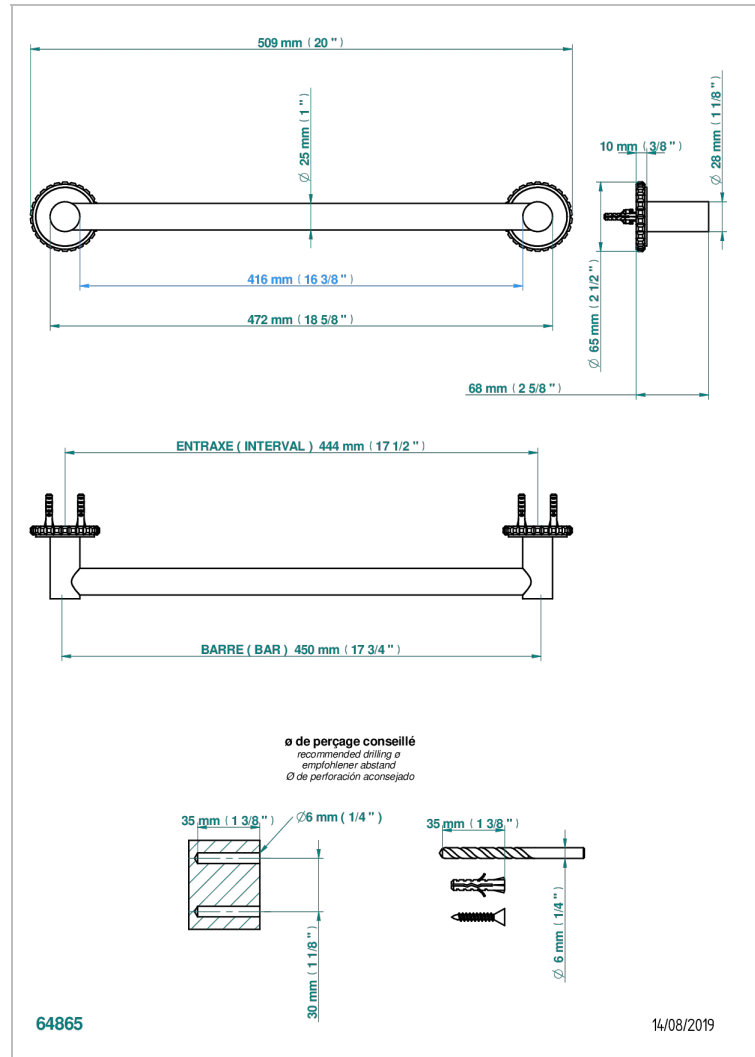

# SYSTEM CRYSTAL WITH LEVER

G9K-526/45

Bath towel holder, length: 450 mm

## CHARACTERISTIC

- System Crystal with lever
- Bath towel holder, length: 450 mm