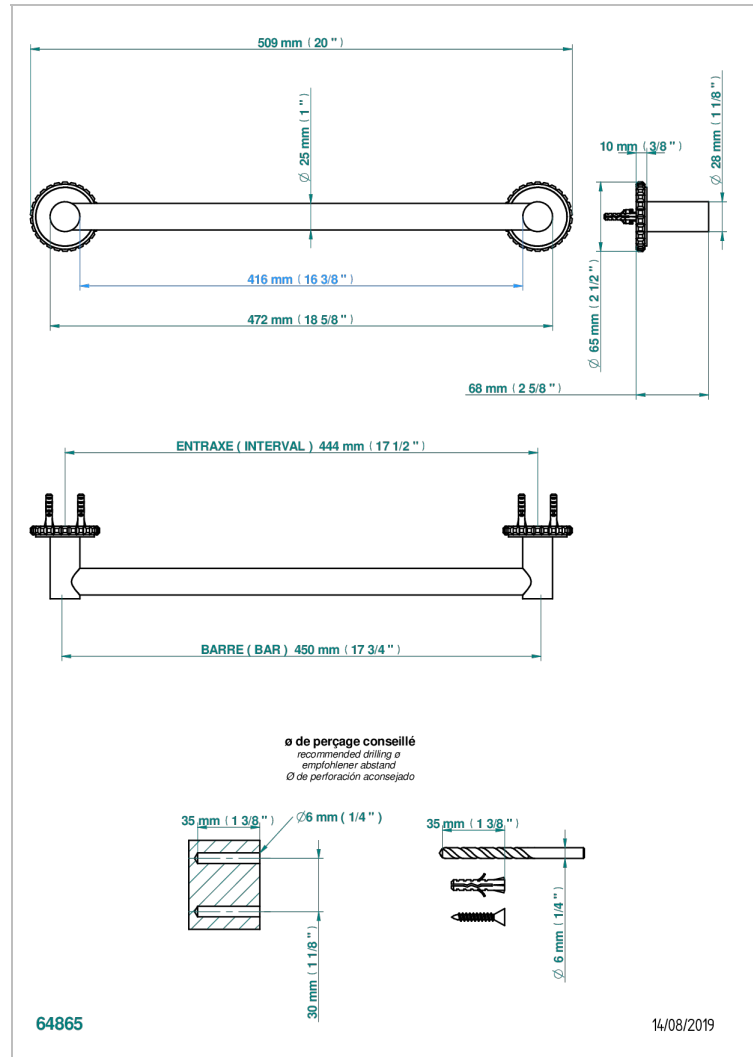

# SYSTEM CRYSTAL WITH LEVER

G9K-526/45

Bath towel holder, length: 450 mm

THG<sup>®</sup>  
PARIS

## CARACTERÍSTICAS

- System Crystal with lever
- Bath towel holder, length: 450 mm