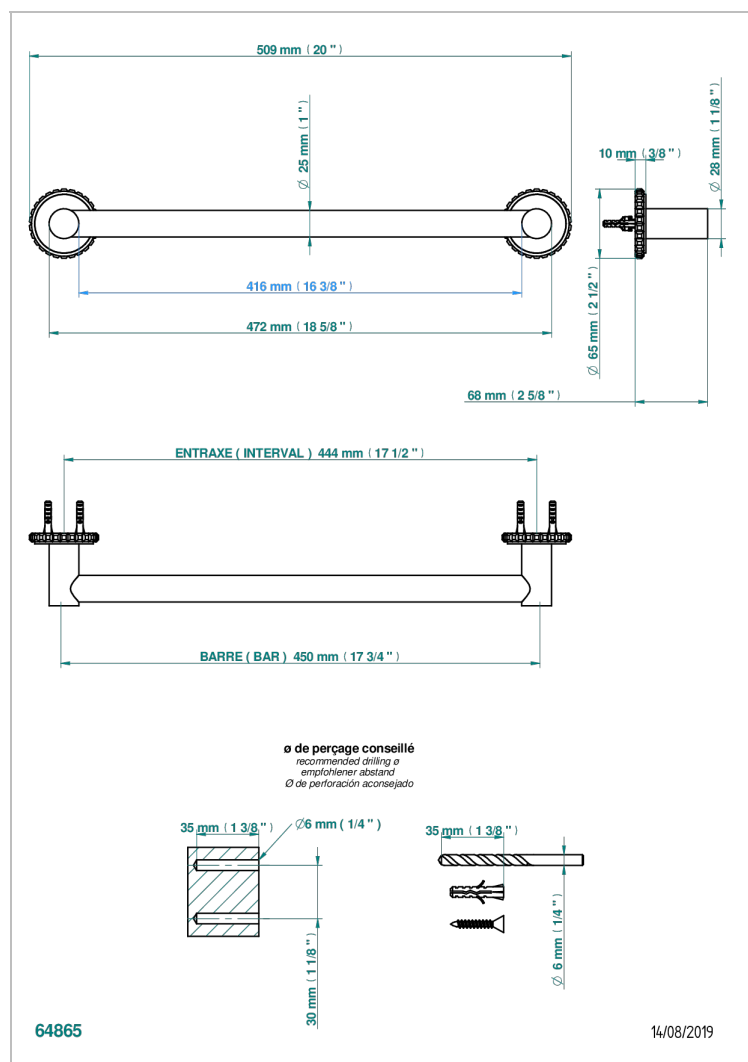

# SYSTEM CRYSTAL WITH LEVER

G9K-526/45

Bath towel holder, length: 450 mm

## CHARACTERISTIC

- System Crystal with lever
- Bath towel holder, length: 450 mm