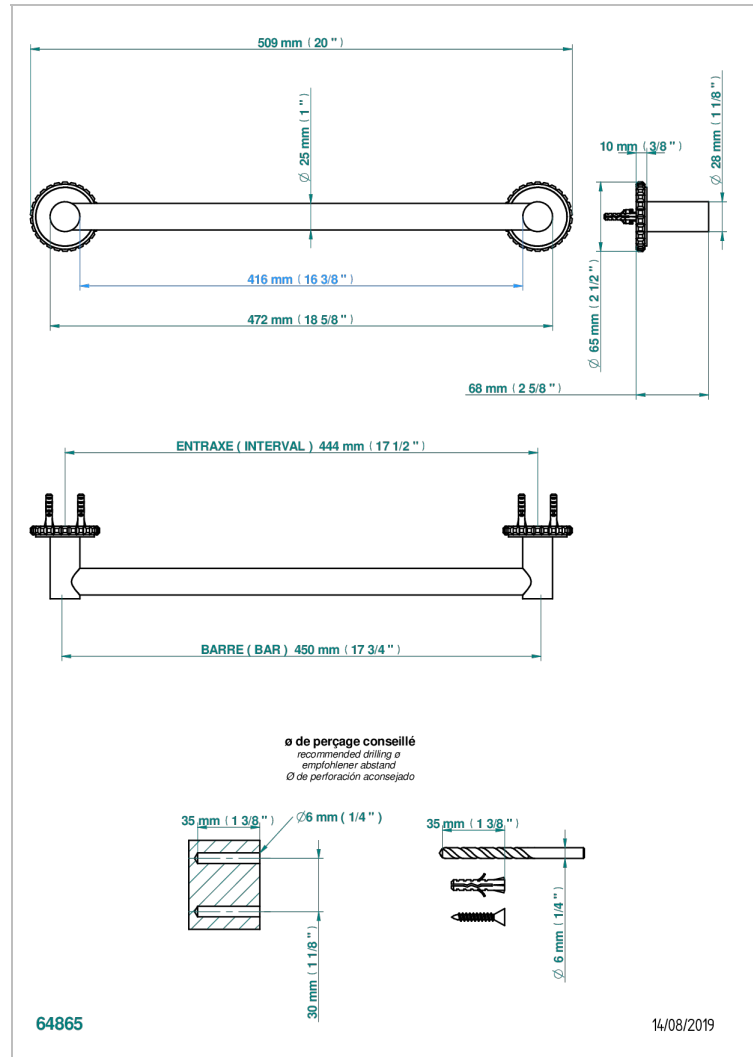

# SYSTEM CRYSTAL WITH LEVER

G9K-526/45

Badetuchstange 450 mm, Ø 25 mm

THG<sup>®</sup>  
PARIS

## EIGENSCHAFTEN

- System Crystal with lever
- Badetuchstange 450 mm, Ø 25 mm