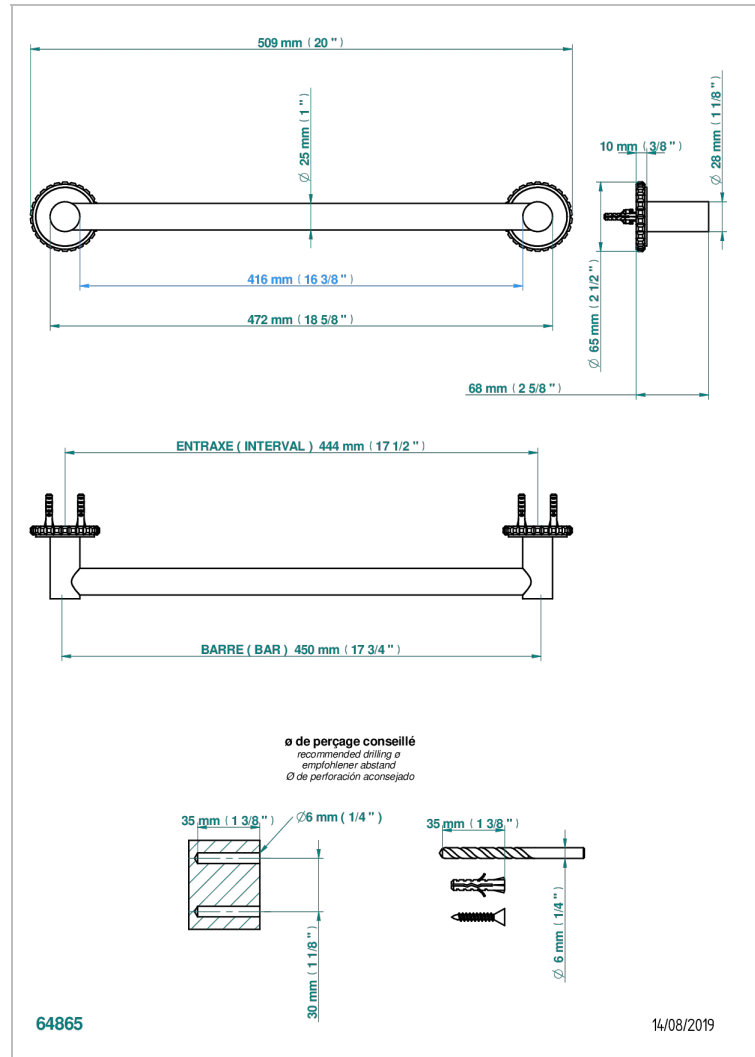

SYSTEM CRYSTAL

G9J-526/45

Towel bar, 18" long

CHARACTERISTIC

- System Crystal
- Towel bar, 18" long

AVAILABLE FINITIONS

Black ceram - D30
Blush PVD - H62
Brass color PVD - H49
Brown bronze color PVD - F33
Chrome polished - A02
Copper antique matt, coated - H07